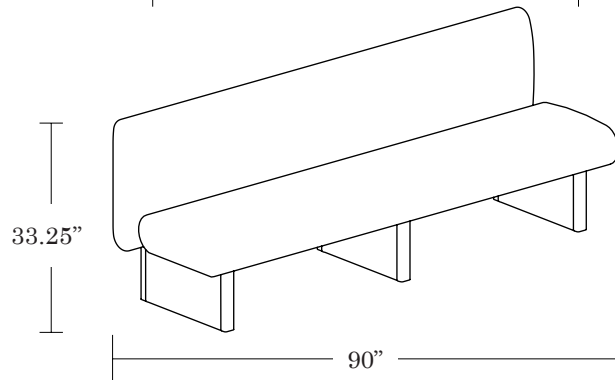

Bensch

Bench (with back)

SPECIFICATIONS

Top & Column Finish Options

Leland Wood Finishes [View transparent](#) / [View semi-transparent](#)

Standard Laminates from: Wilsonart®, Pionite®, Nevamar® [View here](#)

Size Options

(*Custom Sizing by the Inch*)

48", 60", 72", 90"

Upholstery Options

(Fabric Approval Required)

· [Pre-approved Textiles](#)

Leg Finish Options [View Here](#)

Wood Leg

Metal Leg

Table Options [View Here](#)

End Table: Rectangular, Rounded

Connector Table

Curved Connector Table

Tablet Table

Auxiliary Options [View Here](#)

Power Receptacle

Right and/or Left Ganging Available