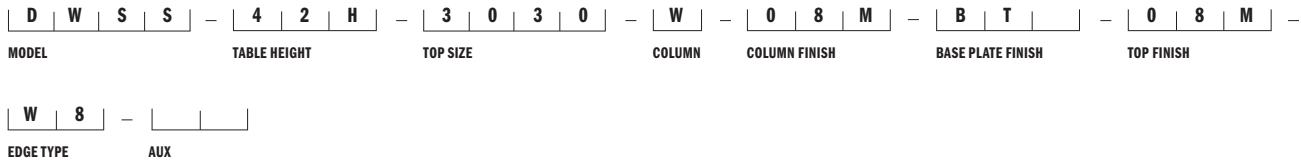

Specifications required to create the product code

- Model
- Table Height
- Top Size
- Column Finish
- Base Plate Finish
- Top Finish
- Edge Type
- AUX (when applicable)