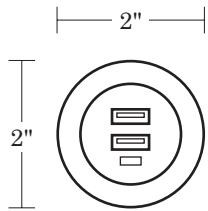

## Auxiliary Options

**Pepper Power** (PWRR or PWRL)

Black (B)

Storm (ST)

White (W)

**Salt USB** (USBR or USBL)

Black (B)

Storm (ST)