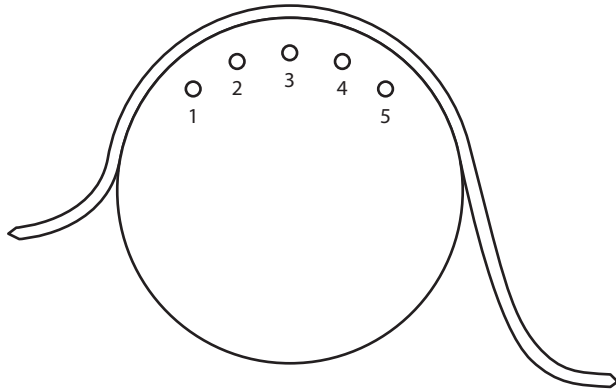

Desk Height: 29"
Counter Height: 36"

Panel Options [View here](#)

Standard Felt Finishes
Custom Felt Finish*

Accessory Options [View here](#)

Power
USB
Grommet
Monitor Mount

Glide Options

Standard (poly)

Auxiliary Options [View here](#)

Coat Hook (attaches to exterior of panel)
Bag Hook (under tabletop)
Ganging Devices

Features

ADA Compliant

Low Panel

SPECIFICATIONS

Table Surface [View here](#)

Natural Oak
Natural Walnut
Laminate

Table Height Options

Desk Height: 29"

Panel Options [View here](#)

Standard Felt Finishes
Custom Felt Finish*

Accessory Options [View here](#)

Power
USB
Grommet
Monitor Mount

Glide Options

Standard (poly)

Auxiliary Options [View here](#)

Coat Hook (attaches to exterior of panel)
Bag Hook (under tabletop)
Ganging Devices

Features

ADA Compliant

SPECIFICATIONS

Color Options

White (W)
Black (B)

Accessory Placement

Please reference the pricing guide for more specific information.