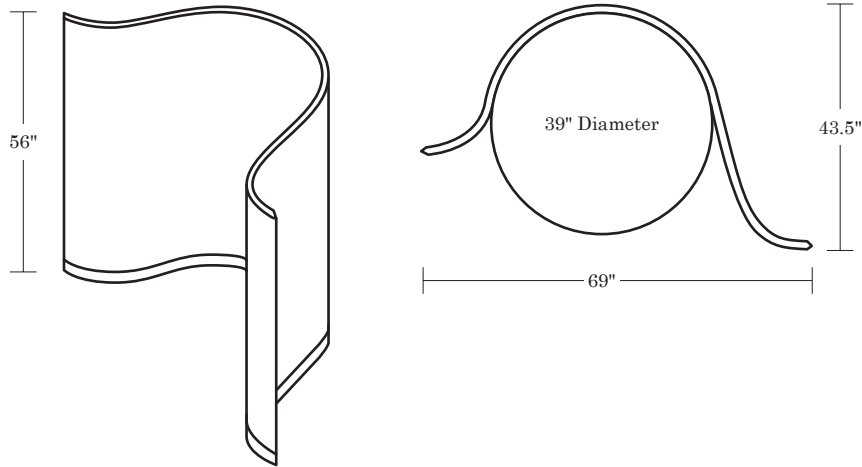

LELAND

Bimini

Specifications & Finishes

January 2024

SPECIFICATIONS

Table Surface [View here](#)

Natural Oak
Natural Walnut
Laminate

Table Height Options

Desk Height: 29"
Counter Height: 36"

Panel Options [View here](#)

Standard Felt Finishes
Custom Felt Finish*

Accessory Options [View here](#)

Power
USB
Grommet
Monitor Mount

Glide Options

Standard (poly)

Auxiliary Options [View here](#)

Coat Hook (attaches to exterior of panel)
Bag Hook (under tabletop)
Ganging Devices

Features

ADA Compliant

Low Panel

SPECIFICATIONS

Table Surface [View here](#)

Natural Oak
Natural Walnut
Laminate

Table Height Options