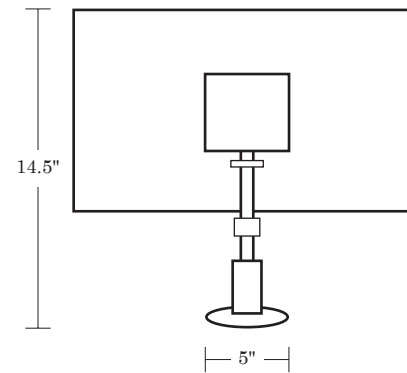

Accessory Placement

Please reference the pricing guide for more specific information.

Monitor Mount (MMG)