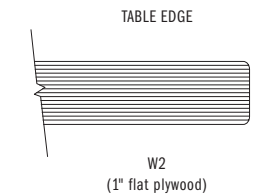

For SCS certified wood finishes, please refer to this document: [SCS Certified Wood Finishes](#).

Due to limitations of the color printing process, these finish samples should be considered representative only.
For larger finish samples, please contact Leland Customer Experience at 800.859.7510.