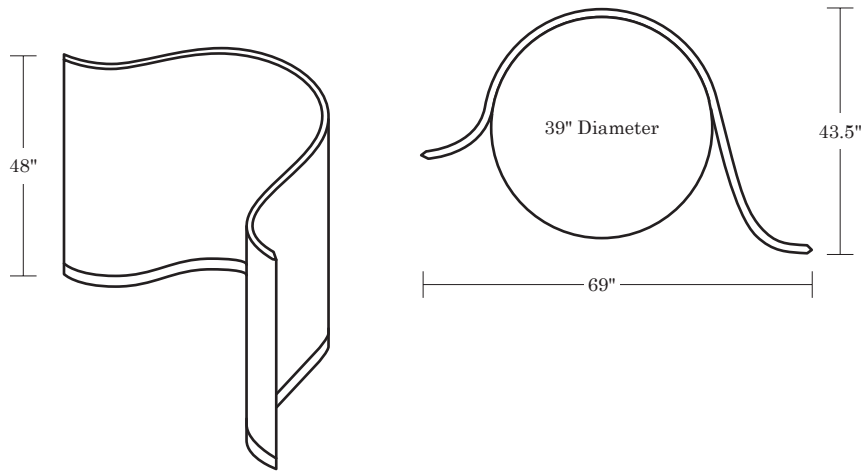

Desk Height: 29"
Counter Height: 36"

Panel Options [View here](#)

Standard Felt Finishes
Custom Felt Finish*

Accessory Options [View here](#)

Power
USB
Grommet
Monitor Mount

Glide Options

Standard (poly)

Auxiliary Options [View here](#)

Coat Hook (attaches to exterior of panel)
Bag Hook (under tabletop)
Ganging Devices

Features

ADA Compliant

Low Panel

SPECIFICATIONS

Table Surface [View here](#)

Natural Oak
Natural Walnut
Laminate

Table Height Options