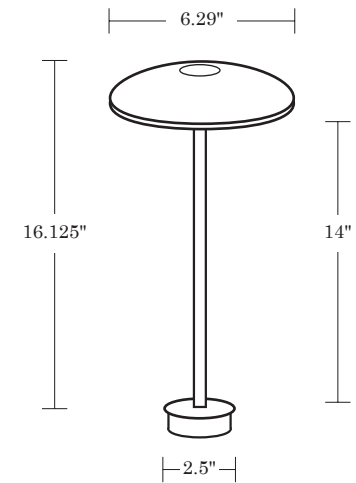

Pippa Light (PPL)