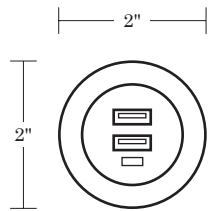

SPECIFICATIONS

Color Options

White (W)
Black (B)

Accessory Placement

Please reference the pricing guide for more specific information.