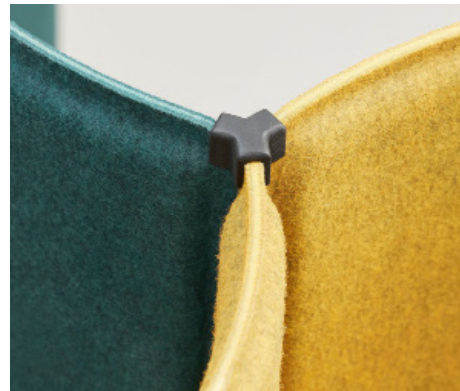

Triple Connector