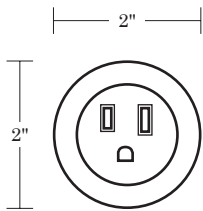

Desk Height: 29"
Counter Height: 36"

Panel Options [View here](#)

Standard Felt Finishes
Custom Felt Finish*

Accessory Options [View here](#)

Power
USB
Grommet
Monitor Mount

Glide Options

Standard (poly)

Auxiliary Options [View here](#)

Desk Height: 29"

Panel Options [View here](#)

Standard Felt Finishes
Custom Felt Finish*

Accessory Options [View here](#)

Power
USB
Grommet
Monitor Mount

Glide Options

Standard (poly)

Auxiliary Options [View here](#)

Coat Hook (attaches to exterior of panel)
Bag Hook (under tabletop)
Ganging Devices

Features

ADA Compliant

SPECIFICATIONS

Color Options

White (W)
Black (B)

Accessory Placement

Please reference the pricing guide for more specific information.