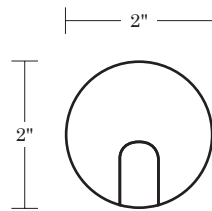

SPECIFICATIONS

Color Options

White (W)
Black (B)

Accessory Placement

Please reference the pricing guide for more specific information.