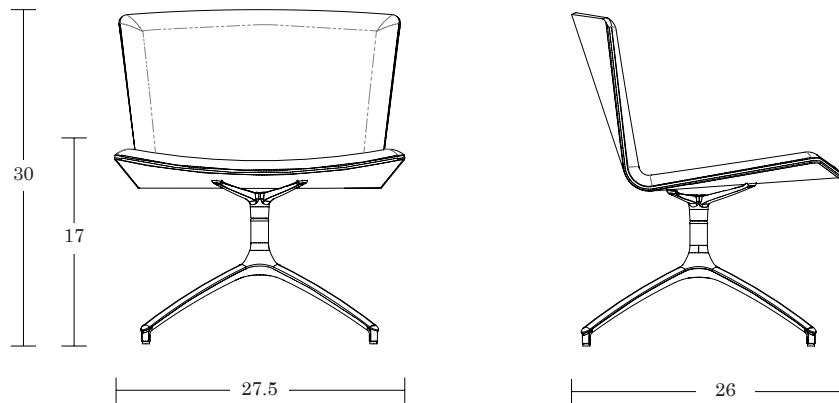

Slam Lounge

LELAND

Pyramidal Base

Pyramidal Base

SPECIFICATIONS

Upholstery Options [View here](#)

(Fabric Approval Required)

Camira
Carnegie
Stinson
Green Hides
Maharam
COM/COL

Frame Finishes [View here](#)

Polished Aluminum

Glide Options

Carpet and hard surface flooring glide options

Features

500 lb tested