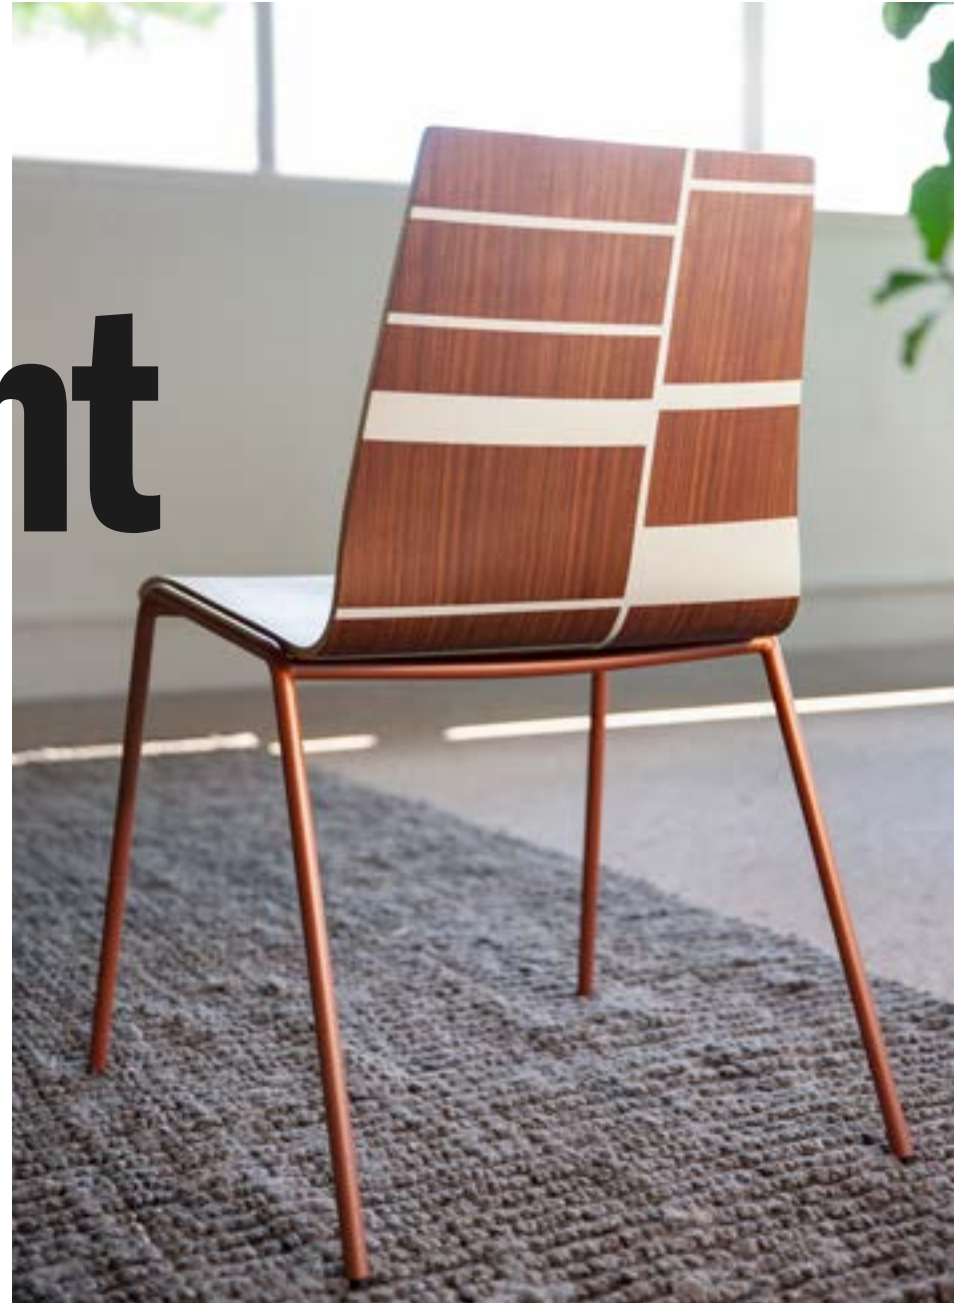

LELAND

Rapson Forty-Eight

Specifications
& Finishes

January 2024