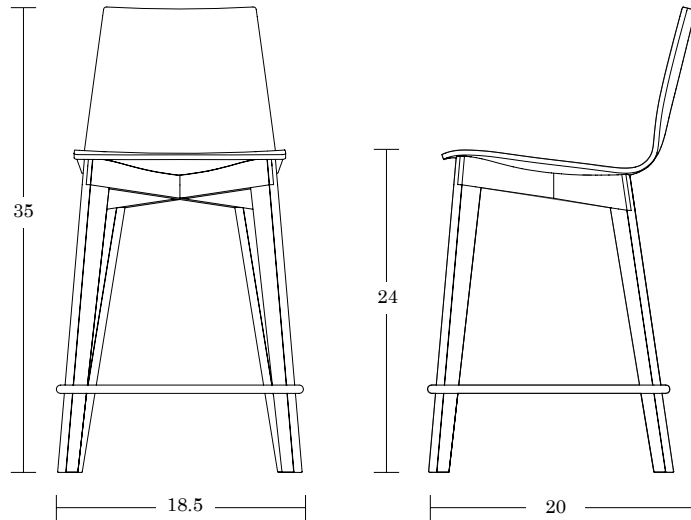

Additional Options

Oval back cutout

Painted shell graphics

Rapson Forty-Eight

Counter Chair

LELAND

SPECIFICATIONS

Maple Frame Counter Chair / RP48-MC