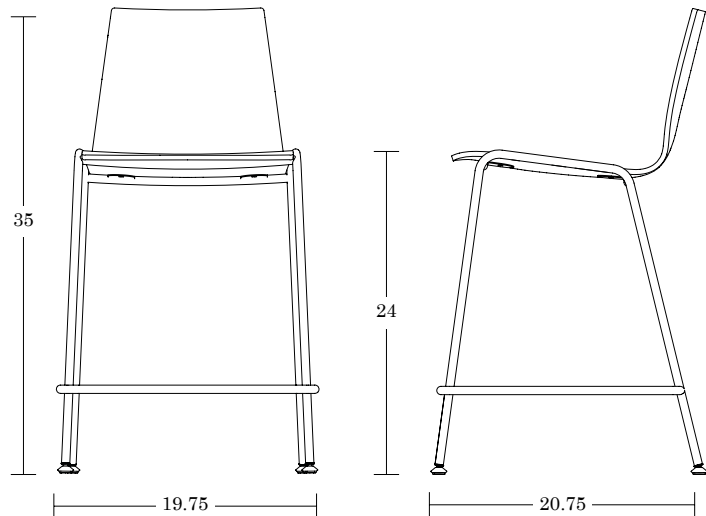

Additional Options

Oval back cutout

Painted shell graphics

Rapson Forty-Eight

Counter Chair

LELAND

SPECIFICATIONS

Maple Frame Counter Chair / RP48-MC