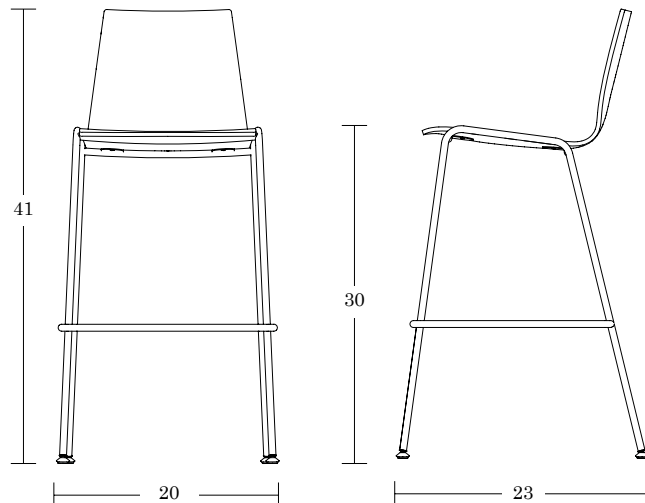

Additional Options

Oval back cutout
Painted shell graphics

Rapson Forty-Eight

Bar Chair

LELAND

SPECIFICATIONS

Maple Frame Bar Chair / RP48-MB

Steel Frame Counter Chair / RP48-SB