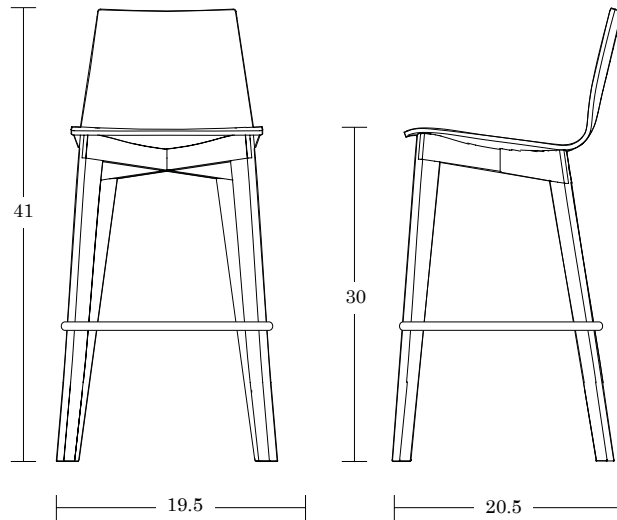

Additional Options

Oval back cutout
Painted shell graphics

Rapson Forty-Eight

Bar Chair

LELAND

SPECIFICATIONS

Maple Frame Bar Chair / RP48-MB

Steel Frame Counter Chair / RP48-SB