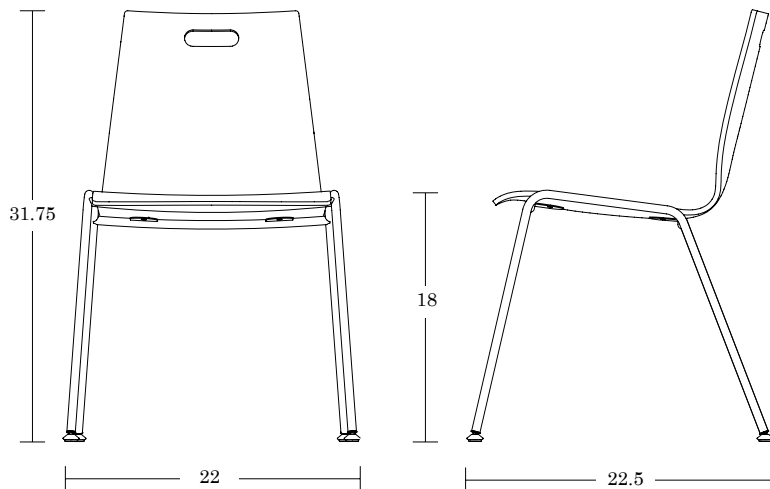

Steel Frame Side Chair / RP48-SS

Frame Style

Wood - Leland Finishes on Maple Veneer [View transparent](#) / [View semi-transparent](#)

Steel tube - Powdercoats (textured powdercoat, standard selection) [View here](#)

Shell

Walnut [View here](#)

Leland Finishes on Maple [View transparent](#) / [View semi-transparent](#)

Standard Solid Color Laminates [View here](#)

Premium Textured Color Laminates [View here](#)

Painted Shell Graphics [View here](#)

Fully upholstered

Upholstered seat onlay

Upholstery Options [View here](#)

(Fabric Approval Required)

Camira

Carnegie

Stinson

Green Hides

Maharam

COM/COL

Glide Options

Nylon

Felt

Floor Saver *only available on metal base

Metal *only available on metal base

Rubber *only available on metal base

Additional Options

Oval back cutout

Painted shell graphics