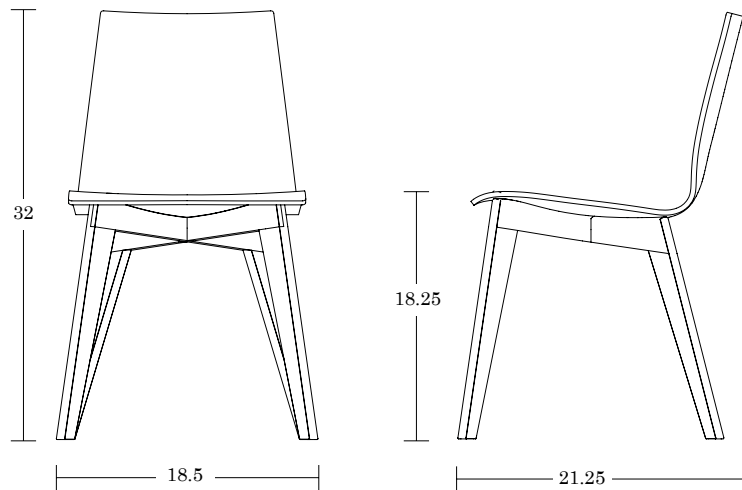

LELAND

Rapson Forty-Eight

Specifications
& Finishes

January 2024

Rapson Forty-Eight

Side Chair

LELAND

SPECIFICATIONS