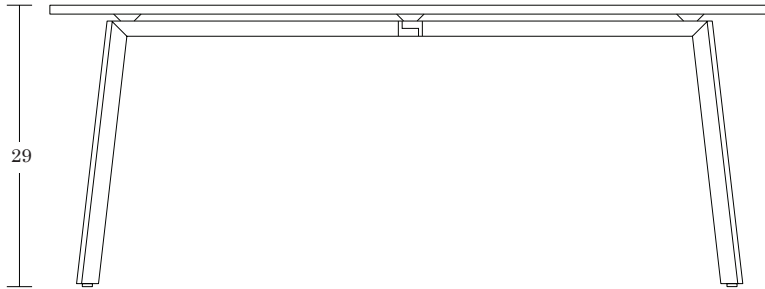

LELAND

Fast Table

Specifications & Finishes

January 2023

Base Size C / FBC

SPECIFICATIONS

Top Color

Laminate - Standards from Formica®, Wilsonart®, Pionite®, Nevamar® [View here](#)

Round
48 Dia
54 Dia
60 Dia

Fits Base

A
A
B

Square
42 x 42
48 x 48
54 x 54

Fits Base

A
B
C

Rectangle
24 x 48
30 x 48
24 x 60
30 x 60
24 x 72
30 x 72

Fits Base