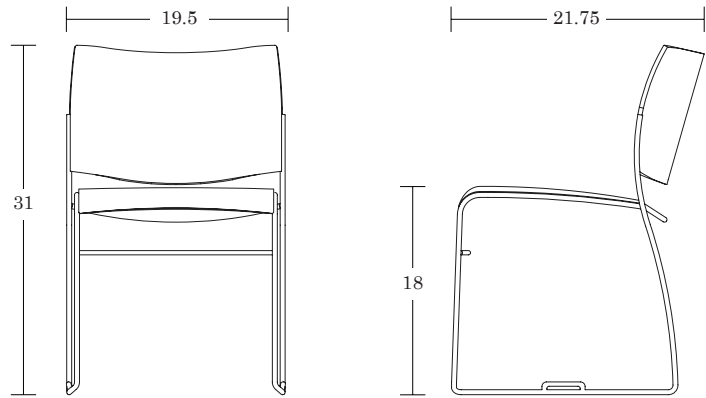

Ease

Side Chair

LELAND

SPECIFICATIONS

Veneer Options

Leland Wood Finishes [View transparent](#) / [View semi-transparent](#)

Upholstered Seat and Back Onlay Options [View here](#)

(Fabric Approval Required)

Camira
Carnegie
Stinson
Green Hides
Maharam
Unika Vaev
COM/COL

Frame Options [View here](#)

Powder Coat Frame Finishes
Chrome

Glide Options

Standard (polycarbonate)
Felt

Additional Options

Left or right hand hinged tablet arm (chrome frame) [View here](#)
Ganging frame

Features

Load tested to 500+ lbs
Side chair stacks 6 high on floor
Transport/Stacking dolly handles up to 25 Ease side chairs in wood