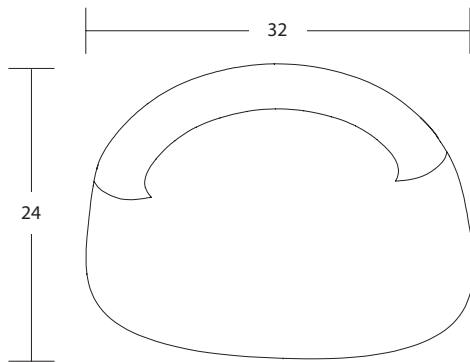

freshcoast collection

BEACH STONES

MODEL / **F**

SPECIFICATIONS /

UPHOLSTERY OPTIONS [view here](#)

Camira
Carnegie
C.F. Stinson
Green Hides
Maharam
Unika Vaev
COM/COL

BASE FINISH

Black textured powder coat

F / BSF

[view collection page](#)

Customer Care 800-859-7510 | www.fc.studio