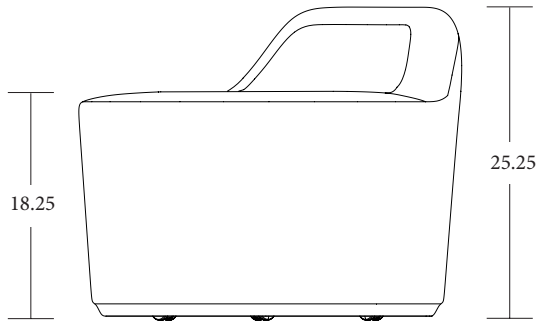

freshcoast collection

BEACH STONES

MODEL / **E with Casters**

SPECIFICATIONS /

UPHOLSTERY OPTIONS [view here](#)

Camira
Carnegie
C.F. Stinson
Green Hides
Maharam
Unika Vaev
COM/COL

BASE FINISH

Black textured powder coat

CASTER OPTIONS

Hard floor
Soft floor

E with Casters / BSEM

[view collection page](#)

Customer Care 800-859-7510 | www.fc.studio