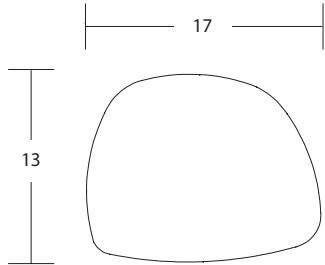

BASE FINISH

Black textured powder coat

I / BSI

[view collection page](#)

Customer Care 800-859-7510 | www.fc.studio

freshcoast collection

BEACH STONES

MODEL / **J** (upholstered w/ solid surface top)