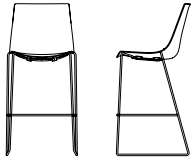

COM Yardage: 1 seat: 1.5 yards

Contact Leland Customer Experience for yardage requirements on textiles with repeats.

Optional Glides: Add \$8.00 net per chair for a set of four (4).

To specify:

Please refer to pages 3-4 for complete specifying information. Specify all products by their product code.

Pricing Effective: January 2025

AMADEUS BAR CHAIR, SLED BASE
Design: Martin Ballendat

AM18

**Amadeus Bar Chair,
Sled Base**

	MODEL	FRAME FINISH	LIST PRICE
3D Beech veneer shell W 20.5 D 21.5 H 43.75 SH 29	AMBS-3DB	Powder Coat	\$1510
		Chrome	\$1583