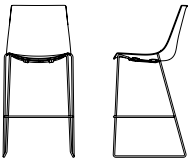

**Amadeus Bar Chair,
Sled Base**

	MODEL	LIST PRICE/GRADE	COM/COL	A	B	C	D	E	F	G	H	I	J	K	L
Fully upholstered W 20.5 D 21.5 H 43.75 SH 29	AMBS-FU	Powder Coat	$1151	1252	1303	1354	1405	1456	1507	1558	1609	1660	1711	1762	1813
		Chrome	$1228	1329	1381	1433	1485	1537	1589	1641	1693	1745	1797	1849	1901

COM Yardage: 1 seat: 1.5 yards

Contact Leland Customer Experience for yardage requirements on textiles with repeats.

Optional Glides: Add $8.00 net per chair for a set of four (4).

To specify:

Please refer to pages 3-4 for complete specifying information. Specify all products by their product code.

Pricing Effective: January 2025