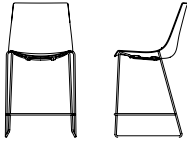

AMADEUS COUNTER CHAIR, SLED BASE
Design: Martin Ballendat

AM13

**Amadeus Counter Chair,
Sled Base**

	MODEL	FRAME FINISH	LIST PRICE
Polypropylene shell W 20.5 D 21.5 H 38.5 SH 26	AMCS-PO	Powder Coat	$672
		Chrome	$753

Optional Glides: Add $8.00 net per chair for a set of four (4).