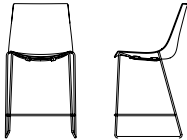

**Amadeus Counter Chair,
Sled Base**

	MODEL	LIST PRICE/GRADE	COM/COL	A	B	C	D	E	F	G	H	I	J	K	L
3D Beech veneer shell, upholstered seat onlay W 20.5 D 21.5 H 38.5 SH 26	AMCS-3BU	Powder Coat	$1568	1616	1641	1666	1691	1716	1741	1766	1791	1816	1841	1866	1891
		Chrome	$1653	1702	1725	1748	1771	1794	1817	1840	1863	1886	1909	1932	1955

COM Yardage: 1 or 2 seats: .75 yard
Contact Leland Customer Experience for yardage requirements on textiles with repeats.
Optional Glides: Add $8.00 net per chair for a set of four (4).