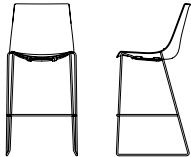

Pricing Effective: January 2025

AMADEUS BAR CHAIR, SLED BASE
Design: Martin Ballendat

AM18

**Amadeus Bar Chair,
Sled Base**

	MODEL	FRAME FINISH	LIST PRICE
3D Beech veneer shell W 20.5 D 21.5 H 43.75 SH 29	AMBS-3DB	Powder Coat	\$1510
		Chrome	\$1583

Optional Glides: Add \$8.00 net per chair for a set of four (4).

**Amadeus Bar Chair,
Sled Base**

	MODEL	LIST PRICE/GRADE	COM/COL	A	B	C	D	E	F	G	H	I	J	K	L
3D Beech veneer shell, upholstered seat onlay W 21 D 21.5 H 44 SH 30	AMBS-3BU	Powder Coat	\$1667	1715	1739	1763	1787	1811	1835	1859	1883	1907	1931	1955	1979
		Chrome	\$1740	1787	1812	1837	1862	1887	1912	1937	1962	1987	2012	2037	2062