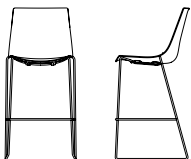

**Amadeus Bar Chair,
Sled Base**

	MODEL	LIST PRICE/GRADE	COM/COL	A	B	C	D	E	F	G	H	I	J	K	L
3D Walnut veneer shell, upholstered seat onlay W 21 D 21.5 H 44 SH 30	AMBS-3WU	Powder Coat	$1855	1904	1928	1952	1976	2000	2024	2048	2072	2096	2120	2144	2168
		Chrome	$1929	1976	2001	2026	2051	2076	2101	2126	2151	2176	2201	2226	2251

COM Yardage: 1 or 2 seats: .75 yard

Contact Leland Customer Experience for yardage requirements on textiles with repeats.

For COL requirements please contact Leland Customer Experience.

Optional Glides: Add $8.00 net per chair for a set of four (4).

To specify:

Please refer to pages 3-4 for complete specifying information. Specify all products by their product code.

Pricing Effective: January 2025