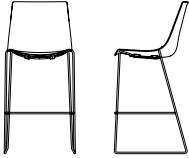

AMADEUS BAR CHAIR, SLED BASE
Design: Martin Ballendat

AM17

**Amadeus Bar Chair,
Sled Base**

	MODEL	FRAME FINISH	LIST PRICE
Polypropylene shell W 20.5 D 21.5 H 43.75 SH 29	AMBS-PO	Powder Coat	$763
		Chrome	$832

Optional Glides: Add $8.00 net per chair for a set of four (4).