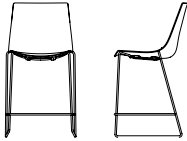

AMADEUS COUNTER CHAIR, SLED BASE
Design: Martin Ballendat

AM14

**Amadeus Counter Chair,
Sled Base**

	MODEL	FRAME FINISH	LIST PRICE
3D Beech veneer shell W 21 D 21.5 H 38.5 SH 26	AMCS-3DB	Powder Coat	$1411
		Chrome	$1498

Optional Glides: Add $8.00 net per chair for a set of four (4).