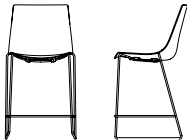

**Amadeus Counter Chair,
Sled Base**

	MODEL	FRAME FINISH	LIST PRICE
3D Walnut veneer shell W 20.5 D 21.5 H 38.5 SH 26	AMCS-3DW	Powder Coat	$1602
		Chrome	$1686

Optional Glides: Add $8.00 net per chair for a set of four (4).