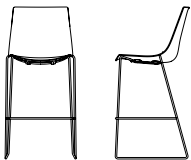

**Amadeus Bar Chair,
Sled Base**

	MODEL	FRAME FINISH	LIST PRICE
3D Walnut veneer shell W 21 D 21.5 H 44 SH 29	AMBS-3DW	Powder Coat	$1700
		Chrome	$1774

Optional Glides: Add $8.00 net per chair for a set of four (4).