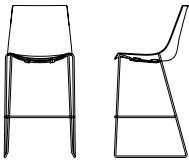

To specify:
Please refer to pages 3-4 for complete specifying information.
Specify all products by their product code.

AMADEUS BAR CHAIR, SLED BASE
Design: Martin Ballendat

AM17

**Amadeus Bar Chair,
Sled Base**

	MODEL	FRAME FINISH	LIST PRICE
Polypropylene shell W 20.5 D 21.5 H 43.75 SH 29	AMBS-PO	Powder Coat	\$763
		Chrome	\$832

Optional Glides: Add \$8.00 net per chair for a set of four (4).

**Amadeus Bar Chair,
Sled Base**