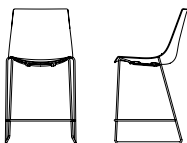

**Amadeus Counter Chair,
Sled Base**

	MODEL	LIST PRICE/GRADE	COM/COL	A	B	C	D	E	F	G	H	I	J	K	L
3D Walnut veneer shell, upholstered seat onlay W 20.5 D 21.5 H 38.5 SH 26	AMCS-3WU	Powder Coat	$1757	1805	1829	1853	1877	1901	1925	1949	1973	1997	2021	2045	2069
		Chrome	$1842	1890	1914	1938	1962	1986	2010	2034	2058	2082	2106	2130	2154

COM Yardage: 1 or 2 seats: .75 yard
Contact Leland Customer Experience for yardage requirements on textiles with repeats.
Optional Glides: Add $8.00 net per chair for a set of four (4).

To specify:

Please refer to pages 3-4 for complete specifying information. Specify all products by their product code.

Pricing Effective: January 2025