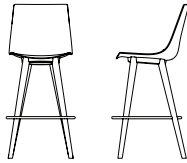

Amadeus Bar Chair

Wood Base

	MODEL	FRAME FINISH	LIST PRICE
3D Walnut veneer shell	AMBW-3DW		$2799
W 20 D 22.5 H 44 SH 29		Optional Glides: Add $8.00 net per chair for a set of four (4).