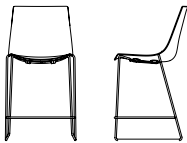

Wood Base

	MODEL	LIST PRICE/GRADE	COM/COL	A	B	C	D	E	F	G	H	I	J	K	L
3D Walnut veneer shell, upholstered seat onlay	AMSW-3WU		\$2307	2355	2380	2405	2430	2455	2480	2505	2530	2555	2580	2605	2630
W 19 D 22 H 32 SH 18		COM Yardage: 1 or 2 seats: .75 yard													
		Contact Leland Customer Experience for yardage requirements on textiles with repeats.													
		Optional Glides: Add \$8.00 net per chair for a set of four (4).													

To specify:

Please refer to pages 3-4 for complete specifying information. Specify all products by their product code.

Pricing Effective: January 2025

AMADEUS COUNTER CHAIR, SLED BASE
Design: Martin Ballendat

AM13

**Amadeus Counter Chair,
Sled Base**

	MODEL	FRAME FINISH	LIST PRICE
Polypropylene shell W 20.5 D 21.5 H 38.5 SH 26	AMCS-PO	Powder Coat	\$672
		Chrome	\$753

Optional Glides: Add \$8.00 net per chair for a set of four (4).