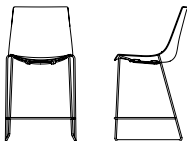

**Amadeus Counter Chair,
Sled Base**

	MODEL	LIST PRICE/GRADE	COM/COL	A	B	C	D	E	F	G	H	I	J	K	L
Fully upholstered W 20.5 D 21.5 H 38.5 SH 26	AMCS-FU	Powder Coat	$1045	1148	1199	1250	1301	1352	1403	1454	1505	1556	1607	1658	1709
		Chrome	$1136	1238	1288	1338	1388	1438	1488	1538	1588	1638	1688	1738	1788

COM Yardage: 1 seat: 1.5 yards
Contact Leland Customer Experience for yardage requirements on textiles with repeats.
Optional Glides: Add $8.00 net per chair for a set of four (4).

To specify:
Please refer to pages 3-4 for complete specifying information.
Specify all products by their product code.