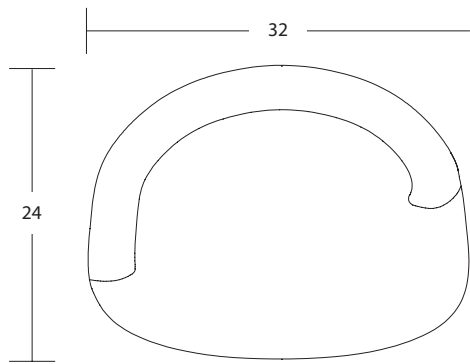

freshcoast collection

BEACH STONES

MODEL / **G**

SPECIFICATIONS /

UPHOLSTERY OPTIONS [view here](#)

Camira
Carnegie
C.F. Stinson
Green Hides
Maharam
Unika Vaev
COM/COL

BASE FINISH

Black textured powder coat

G / BSG

[view collection page](#)

Customer Care 800-859-7510 | www.fc.studio