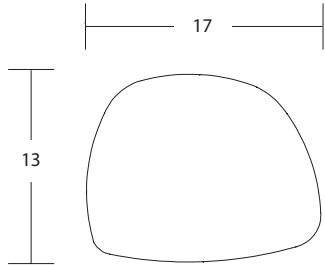

Black textured powder coat

I / BSI

[view collection page](#)

Customer Care 800-859-7510 | www.fc.studio

freshcoast collection

BEACH STONES

MODEL / **J** (upholstered w/ solid surface top)

J / BSJ