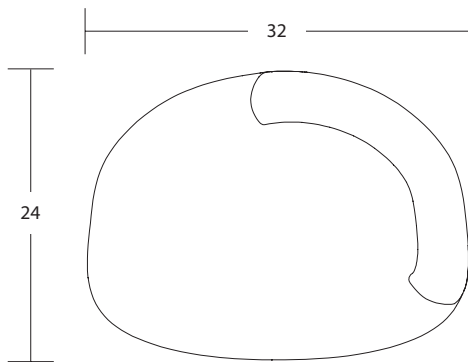

freshcoast collection

BEACH STONES

MODEL / **E**

SPECIFICATIONS /

UPHOLSTERY OPTIONS [view here](#)

Camira
Carnegie
C.F. Stinson
Green Hides
Maharam
Unika Vaev
COM/COL

BASE FINISH

Black textured powder coat

E / BSE

[view collection page](#)

Customer Care 800-859-7510 | www.fc.studio