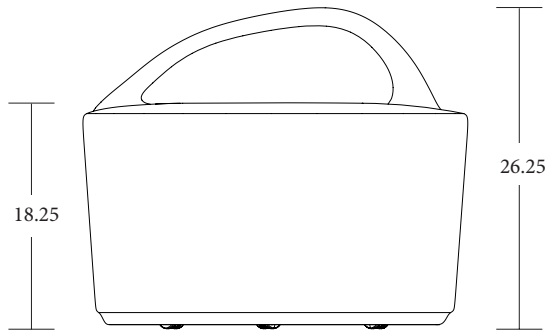

freshcoast collection

BEACH STONES

MODEL / **F with Casters**

SPECIFICATIONS /

UPHOLSTERY OPTIONS [view here](#)

Camira
Carnegie
C.F. Stinson
Green Hides
Maharam
Unika Vaev
COM/COL

BASE FINISH

Black textured powder coat

CASTER OPTIONS

Hard floor
Soft floor

F / BSFM

[view collection page](#)

Customer Care 800-859-7510 | www.fc.studio