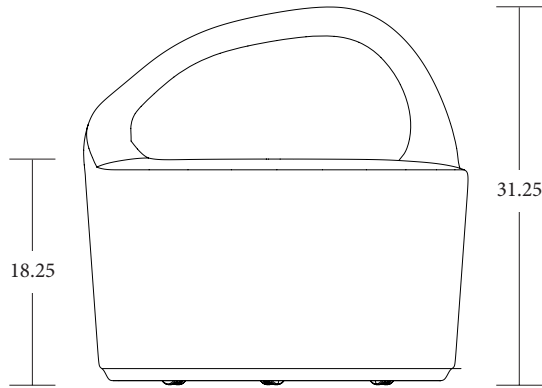

freshcoast collection

BEACH STONES

MODEL / **G with Casters**

SPECIFICATIONS /

UPHOLSTERY OPTIONS [view here](#)

Camira
Carnegie
C.F. Stinson
Green Hides
Maharam
Unika Vaev
COM/COL

BASE FINISH

Black textured powder coat

CASTER OPTIONS

Hard floor
Soft floor

G / BSGM

[view collection page](#)

Customer Care 800-859-7510 | www.fc.studio