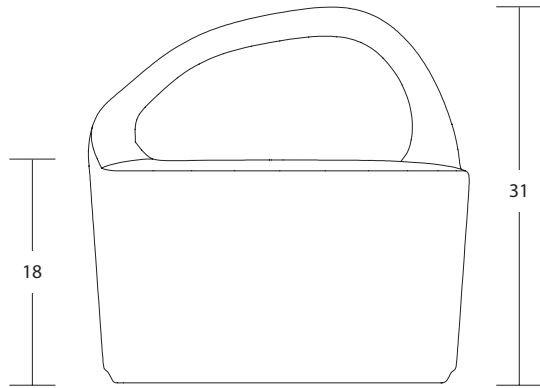

freshcoast collection

BEACH STONES

MODEL / **G**

SPECIFICATIONS /

UPHOLSTERY OPTIONS [view here](#)

Camira
Carnegie
C.F. Stinson
Green Hides
Maharam
Unika Vaev
COM/COL

BASE FINISH

Black textured powder coat

G / BSG

[view collection page](#)

Customer Care 800-859-7510 | www.fc.studio