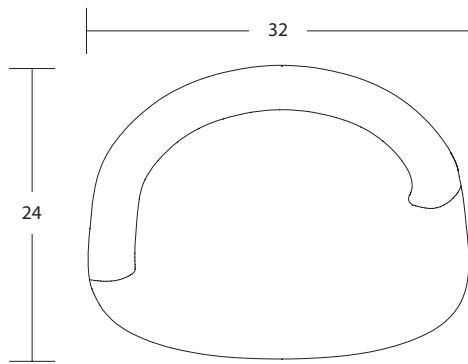

freshcoast collection

BEACH STONES

MODEL / **G with Casters**

SPECIFICATIONS /

UPHOLSTERY OPTIONS [view here](#)

Camira
Carnegie
C.F. Stinson
Green Hides
Maharam
Unika Vaev
COM/COL

BASE FINISH

Black textured powder coat

CASTER OPTIONS

Hard floor
Soft floor

G / BSGM

[view collection page](#)

Customer Care 800-859-7510 | www.fc.studio