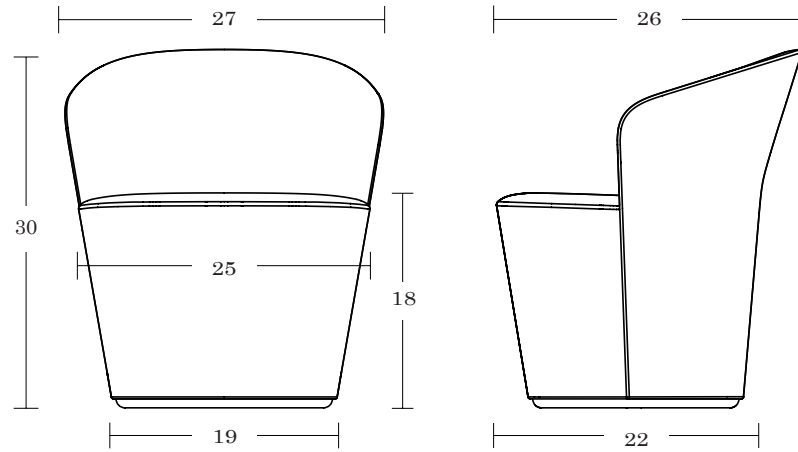

LELAND

Gemma Stitch

Specifications
& Finishes

January 2024

Gemma Stitch

Lounge Chair

LELAND

SPECIFICATIONS