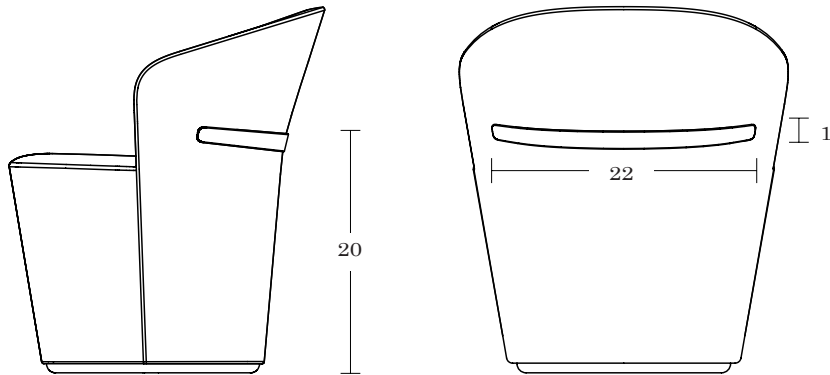

Gemma Stitch /GEML

Gemma Stitch Handle / GH

Upholstery Options [View here](#)

(Fabric Approval Required)

Camira
Carnegie
C.F. Stinson
Green Hides
Maharam
Unika Vaev
COM/COL

Additional Options

Gemma Stitch Handle