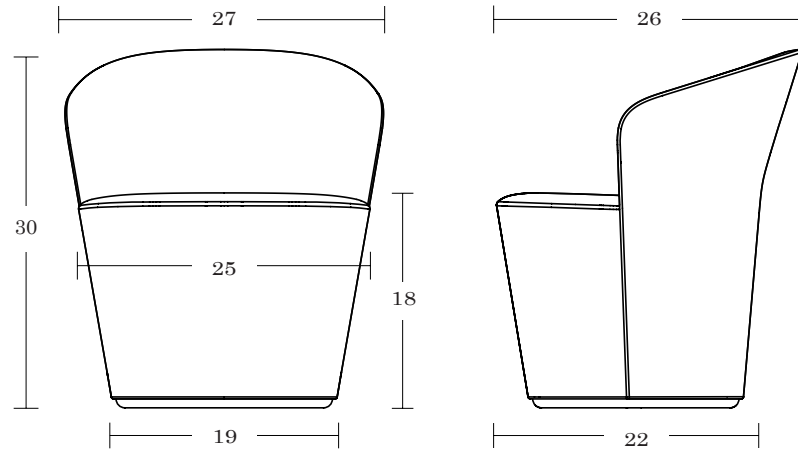

LELAND

Gemma Stitch

Specifications
& Finishes

January 2022

Gemma Stitch

Lounge Chair

LELAND

SPECIFICATIONS