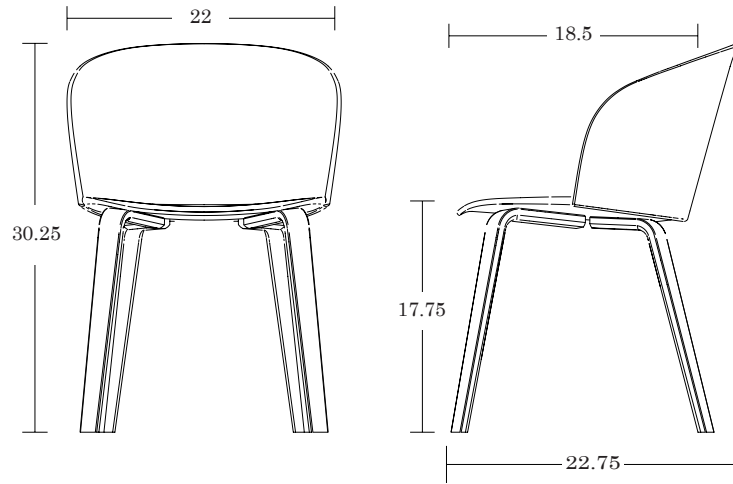

Textured Powder Coat Finishes

Glide Options

Standard (Nylon)

Felt

Gemma

Wood Base Chair

LELAND

SPECIFICATIONS