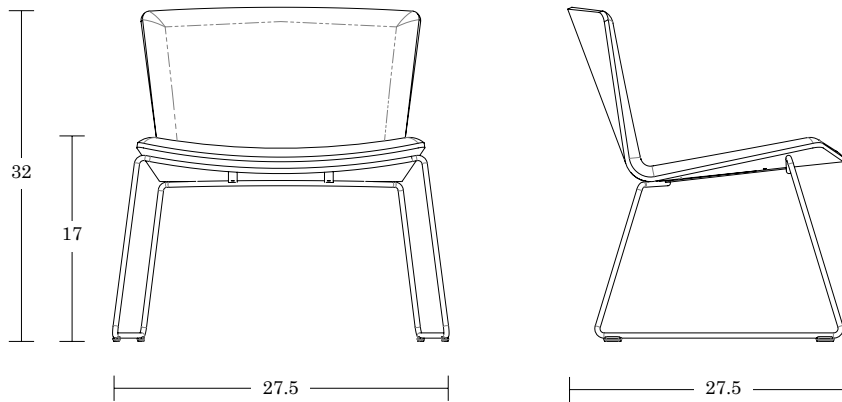

Slam Lounge

LELAND

Sled Base

Sled Base

SPECIFICATIONS

Upholstery Options [View here](#)

(Fabric Approval Required)

Camira
Carnegie
Stinson
Green Hides
Maharam
Unika Vaev
COM/COL

Frame Finishes [View here](#)

Painted Steel
Powder Coat Frame Finishes
Textured Powder Coat Frame Finishes

Glide Options

Carpet and hard surface flooring glide options

Features

500 lb tested