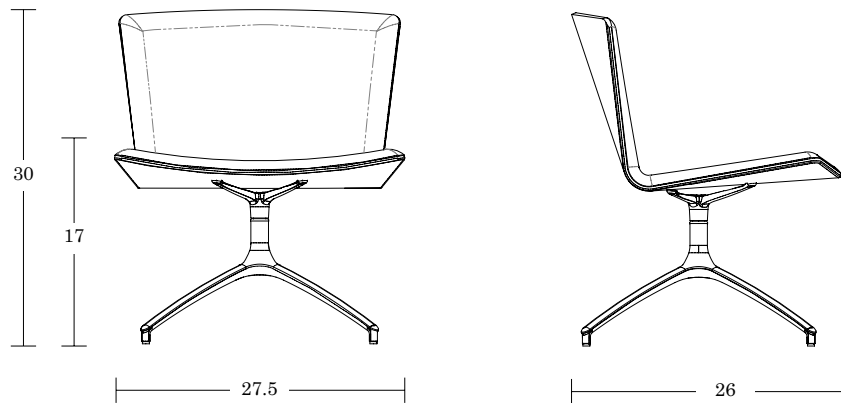

Glide Options

Carpet and hard surface flooring glide options

Features

500 lb tested

Slam Lounge

LELAND

Pyramidal Base

Pyramidal Base