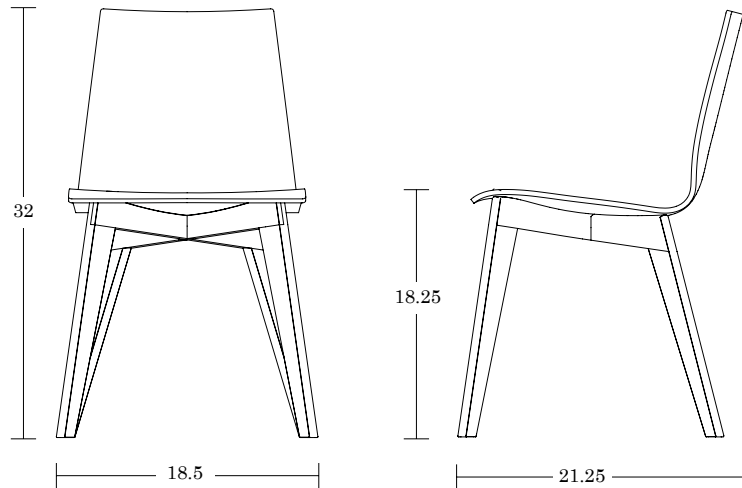

LELAND

Rapson Forty-Eight

Specifications
& Finishes

January 2023

Rapson Forty-Eight

Side Chair

LELAND

Maple Frame Side Chair / RP48-MS