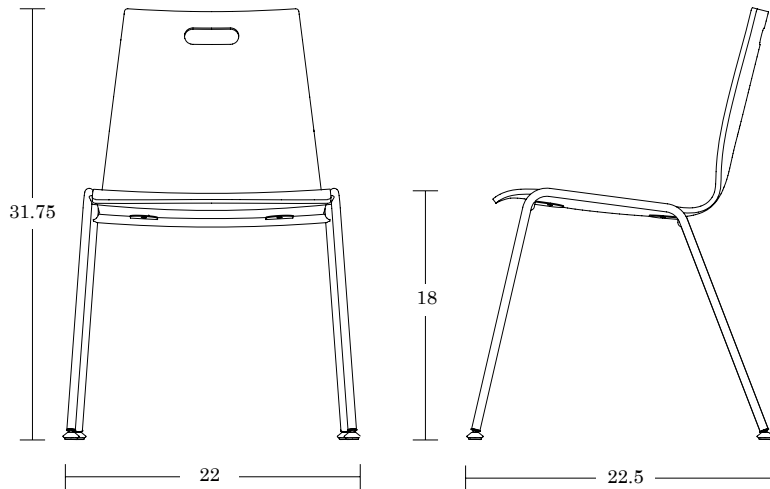

LELAND

Rapson Forty-Eight

Specifications
& Finishes

January 2023

Rapson Forty-Eight

Side Chair

LELAND

Maple Frame Side Chair / RP48-MS