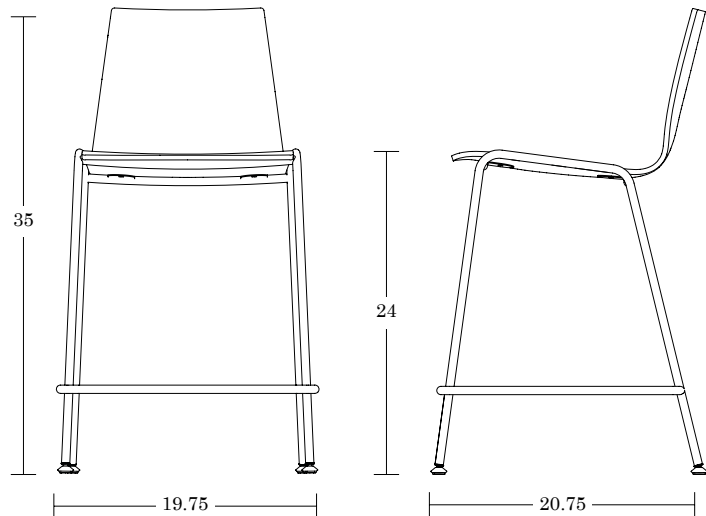

Steel Frame Side Chair / RP48-SS

Frame Style

Wood - Leland Finishes on Maple Veneer [View transparent / View semi-transparent](#)

Steel tube - Powdercoats (textured powdercoat, standard selection) [View here](#)

Shell

Walnut [View here](#)

Leland Finishes on Maple [View transparent / View semi-transparent](#)

Standard Solid Color Laminates [View here](#)

Premium Textured Color Laminates [View here](#)

Painted Shell Graphics [View here](#)

Fully upholstered

Upholstered seat onlay

Upholstery Options [View here](#)

(Fabric Approval Required)

Camira

Carnegie

Stinson

Green Hides

Maharam

Unika Vaev

COM/COL

Glide Options

Nylon

Felt

Floor Saver *only available on metal base

Metal *only available on metal base

Rubber *only available on metal base

Additional Options

Oval back cutout

Painted shell graphics