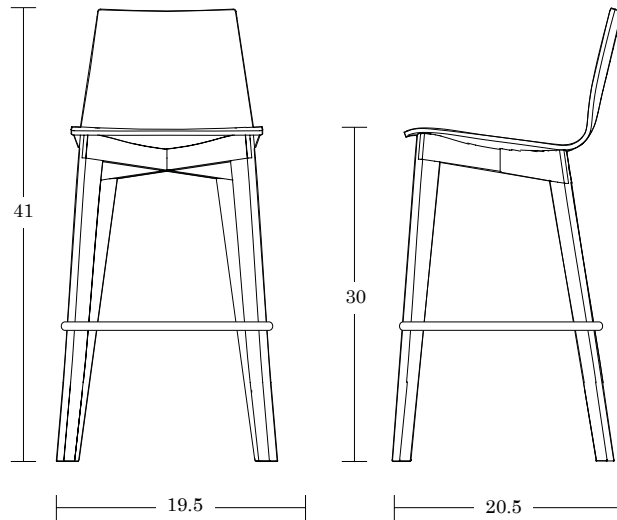

Rubber *only available on metal base

Additional Options

Oval back cutout

Painted shell graphics

Rapson Forty-Eight

Bar Chair

LELAND

SPECIFICATIONS