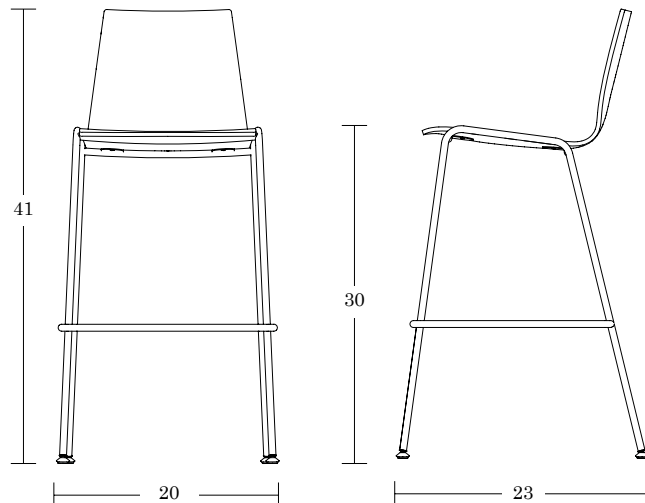

Steel Frame Counter Chair / RP48-SB

Frame Style

Wood - Leland Finishes on Maple Veneer [View transparent / View semi-transparent](#)

Steel tube - Powdercoats (textured powdercoat, standard selection) [View here](#)

Shell

Walnut [View here](#)

Leland Finishes on Maple [View transparent / View semi-transparent](#)

Standard Solid Color Laminates [View here](#)

Premium Textured Color Laminates [View here](#)

Painted Shell Graphics [View here](#)

Fully upholstered

Upholstered seat onlay

Upholstery Options [View here](#)

(Fabric Approval Required)

Camira

Carnegie

Stinson

Green Hides

Maharam

Unika Vaev

COM/COL

Glide Options

Nylon

Felt

Floor Saver *only available on metal base

Metal *only available on metal base

Rubber *only available on metal base

Additional Options

Oval back cutout

Painted shell graphics