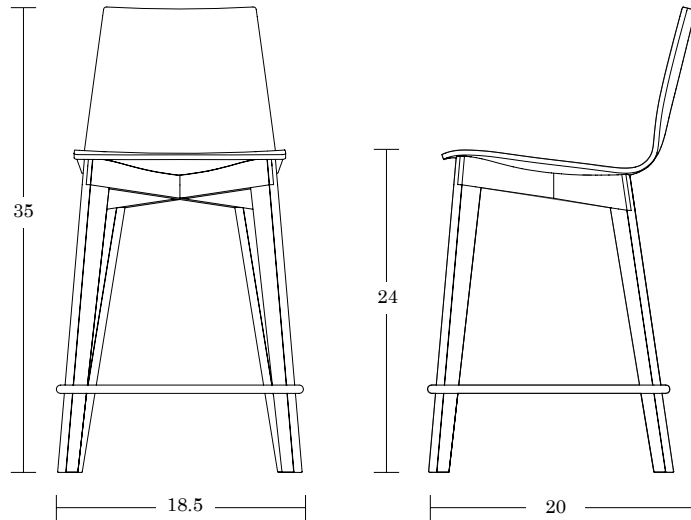

Rubber *only available on metal base

Additional Options

Oval back cutout

Painted shell graphics

Rapson Forty-Eight

Counter Chair

LELAND

SPECIFICATIONS