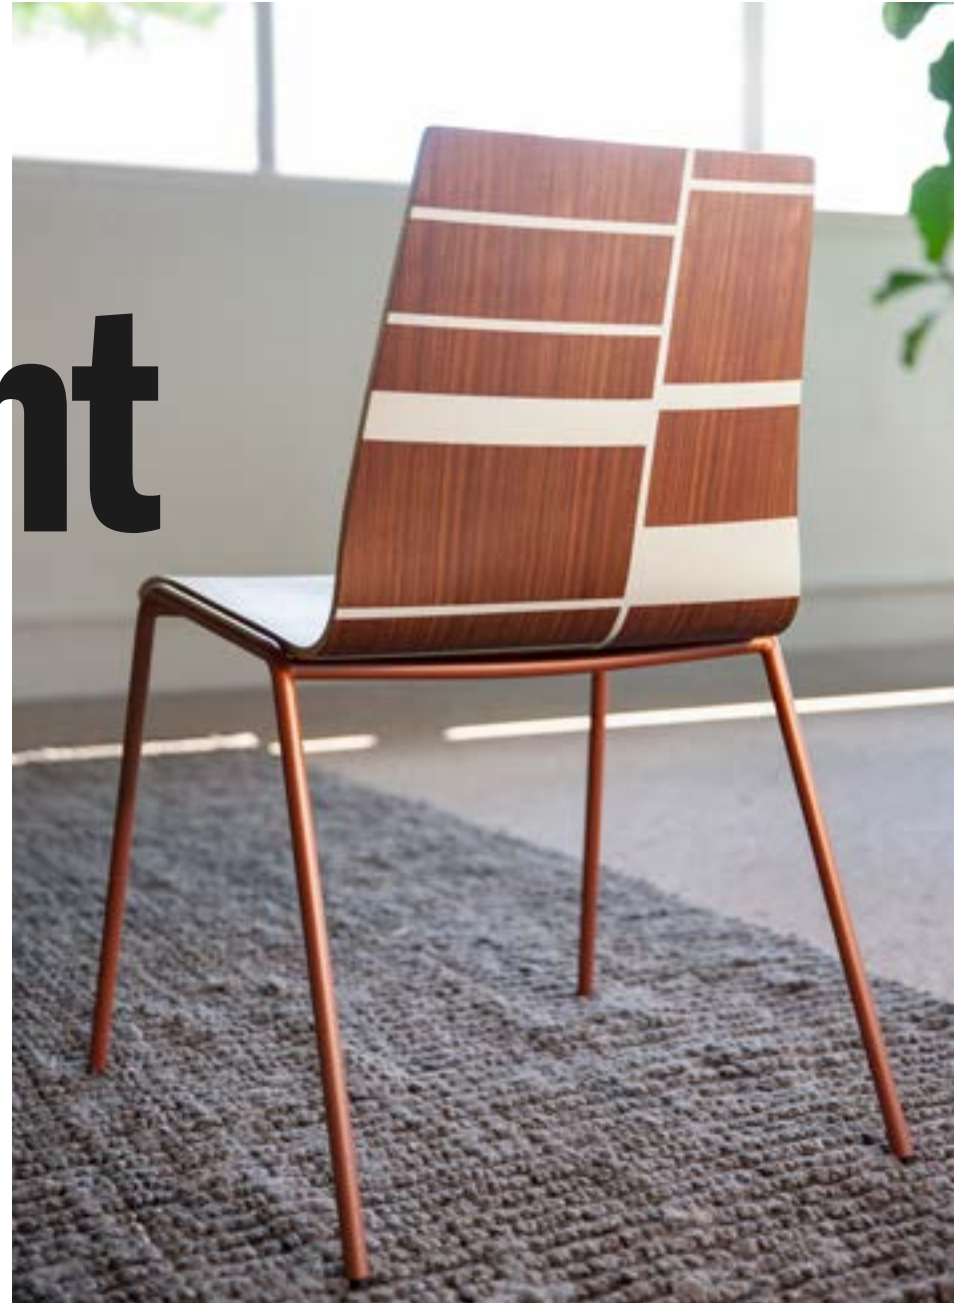

LELAND

Rapson Forty-Eight

Specifications
& Finishes

January 2023

Rapson Forty-Eight

Side Chair

LELAND

Maple Frame Side Chair / RP48-MS

Steel Frame Side Chair / RP48-SS

SPECIFICATIONS

Frame Style

Wood - Leland Finishes on Maple Veneer [View transparent / View semi-transparent](#)

Steel tube - Powdercoats (textured powdercoat, standard selection) [View here](#)