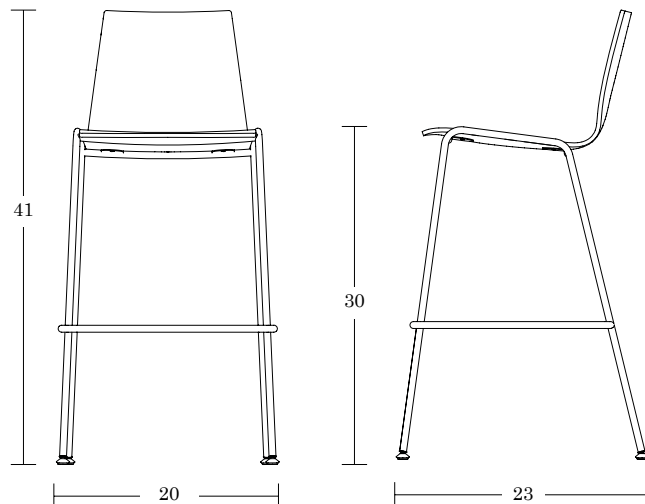

## SPECIFICATIONS

Maple Frame Bar Chair / RP48-MB

Steel Frame Counter Chair / RP48-SB