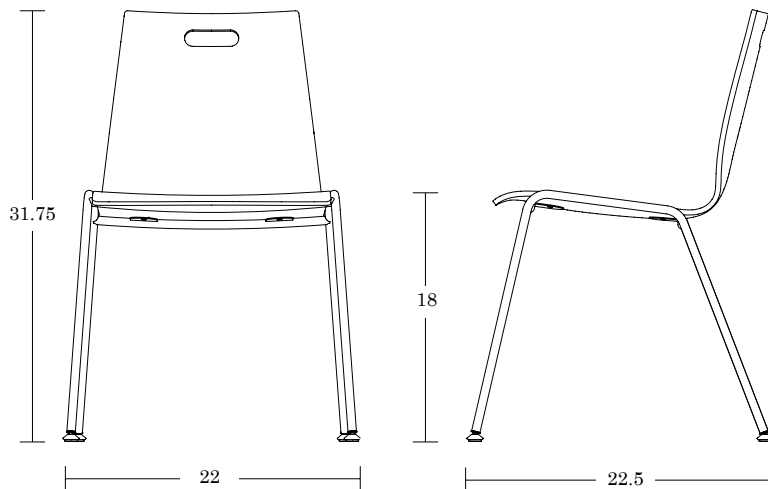

# Rapson Forty-Eight

Side Chair

LELAND

## SPECIFICATIONS

Maple Frame Side Chair / RP48-MS

Steel Frame Side Chair / RP48-SS