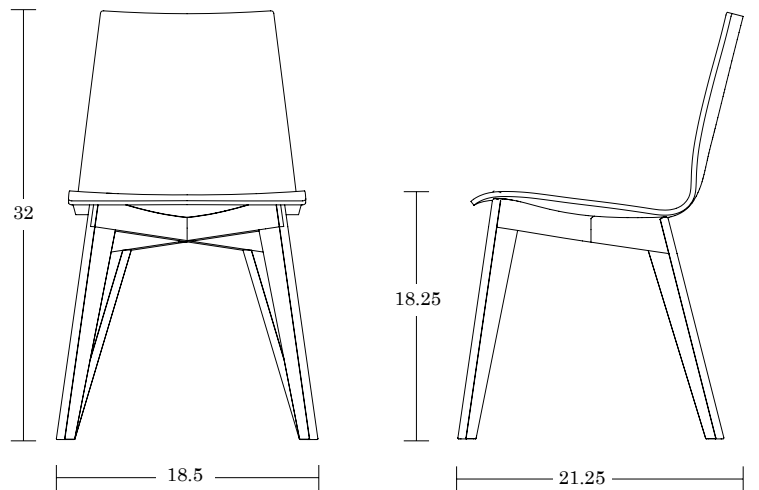

## SPECIFICATIONS

Maple Frame Side Chair / RP48-MS

Steel Frame Side Chair / RP48-SS