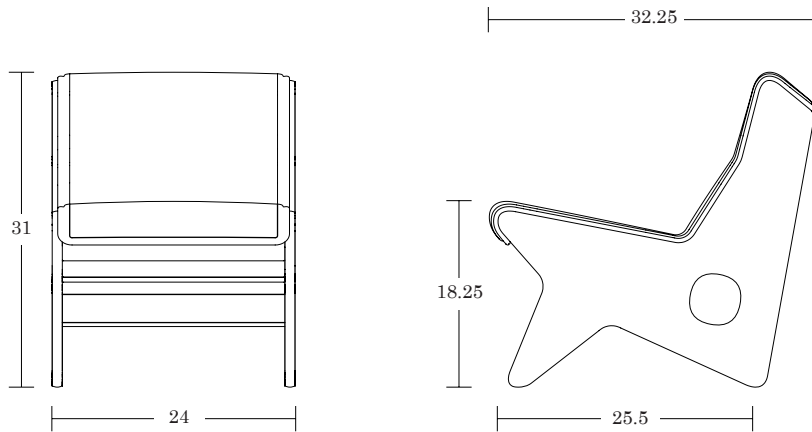

Rapson Thirty-Nine

Lounge Chair

LELAND

SPECIFICATIONS

Lounge Chair / RP39-L

Frame Finish Options

Natural Walnut
Natural Ash

Upholstery Options [View here](#)

(Fabric Approval Required)

Camira
Carnegie
Stinson
Green Hides
Maharam
Unika Vaev
COM/COL

Glide Options

Nylon
Felt