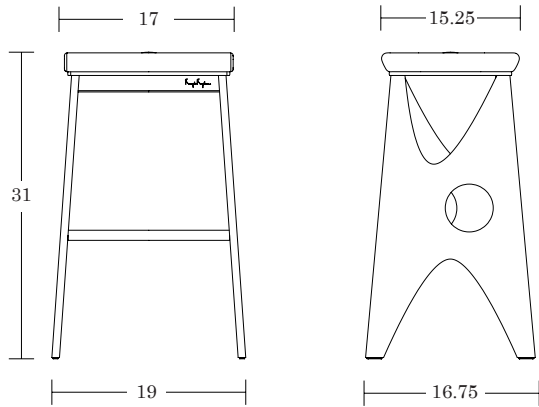

Rapson Thirty-Nine

LELAND

Stool

SPECIFICATIONS

Bar Stool / RP39-B