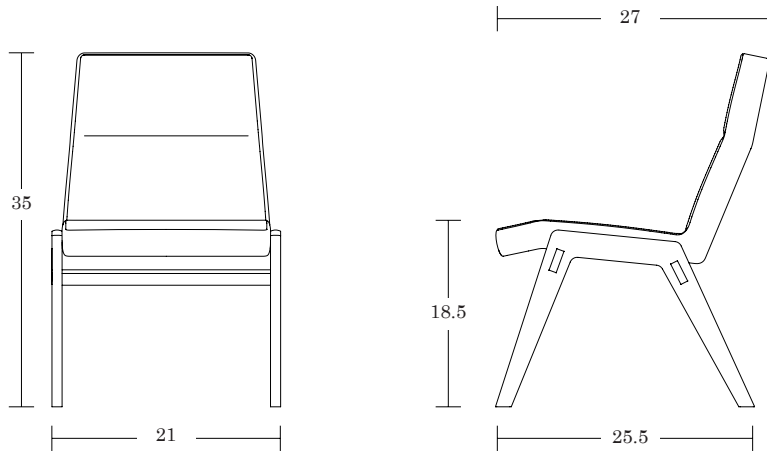

## SPECIFICATIONS

Guest Chair / RP39-G