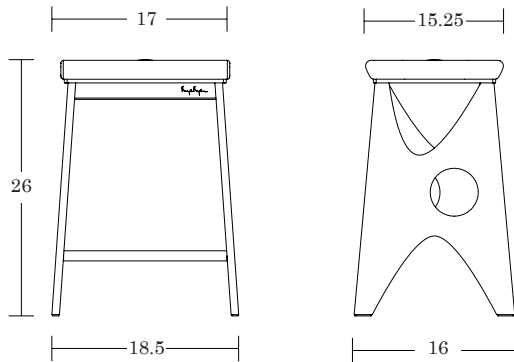

Counter Stool / RP39-C

Stool Frame and Button Finish Options

Natural Walnut
Natural Ash

Upholstery Options [View here](#)

(Fabric Approval Required)

Camira
Carnegie
Stinson
Green Hides
Maharam
Unika Vaev
COM/COL

Glide Options

Nylon
Felt