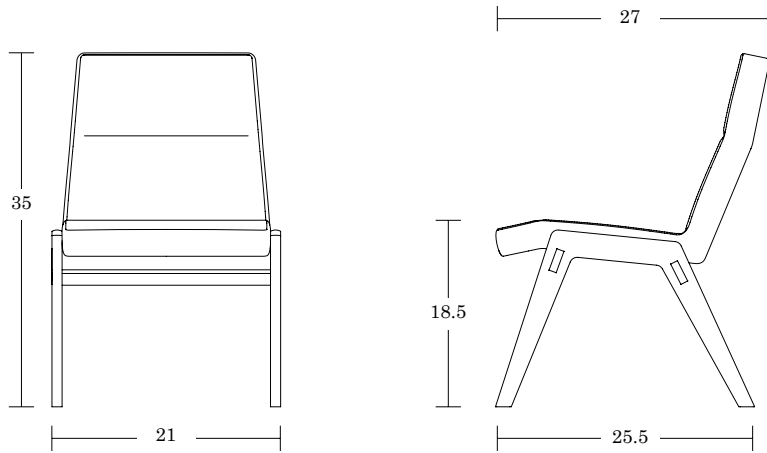

LELAND

Rapson Thirty-Nine

Specifications
& Finishes

June 2020

Rapson Thirty-Nine

Guest Chair

LELAND

SPECIFICATIONS