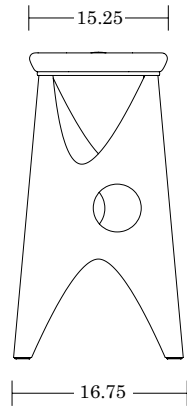

Camira
Carnegie
Stinson
Green Hides
Maharam
Unika Vaev
COM/COL

Glide Options

Nylon
Felt

Rapson Thirty-Nine

LELAND

Stool

SPECIFICATIONS

Bar Stool / RP39-B