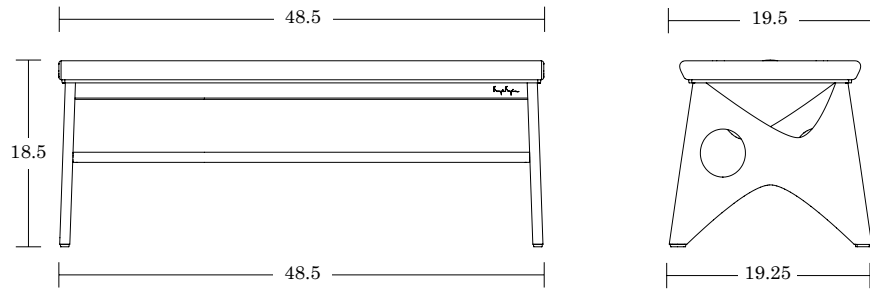

LELAND

SPECIFICATIONS

48" / RP39-BN-48

20" / RP39-BN-20

Bench Frame and Button Finish Options

Natural Walnut
Natural Ash

Upholstery Options [View here](#)

(Fabric Approval Required)