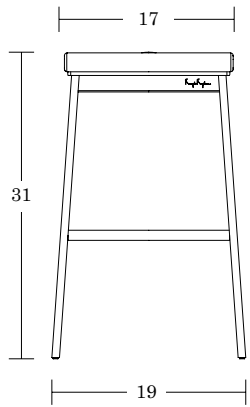

Camira
Carnegie
Stinson
Green Hides
Maharam
Unika Vaev
COM/COL

Glide Options

Nylon
Felt

Rapson Thirty-Nine

LELAND

Stool

SPECIFICATIONS

Bar Stool / RP39-B