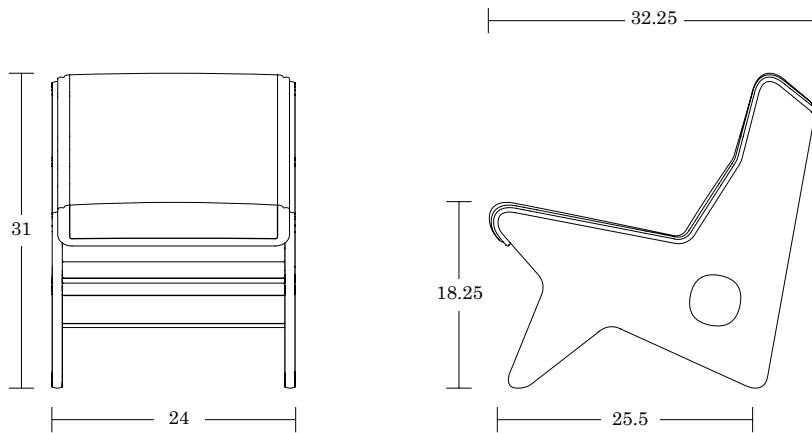

Options

Upper back upholstery can contrast chair upholstery

Rapson Thirty-Nine

Lounge Chair

LELAND

SPECIFICATIONS

Lounge Chair / RP39-L

Frame Finish Options