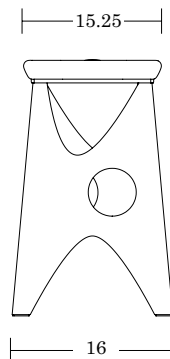

Stool Frame and Button Finish Options

Natural Walnut
Natural Ash

Upholstery Options [View here](#)

(Fabric Approval Required)

Camira
Carnegie
Stinson
Green Hides
Maharam
Unika Vaev
COM/COL

Glide Options

Nylon
Felt