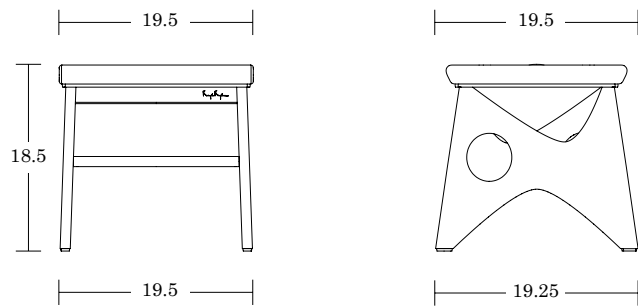

LELAND

SPECIFICATIONS

48" / RP39-BN-48

20" / RP39-BN-20

Bench Frame and Button Finish Options

Natural Walnut
Natural Ash

Upholstery Options [View here](#)

(Fabric Approval Required)