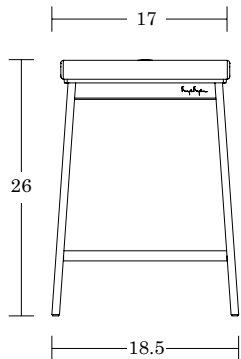

Camira
Carnegie
Stinson
Green Hides
Maharam
Unika Vaev
COM/COL

Glide Options

Nylon
Felt

Rapson Thirty-Nine

LELAND

Stool

SPECIFICATIONS

Bar Stool / RP39-B