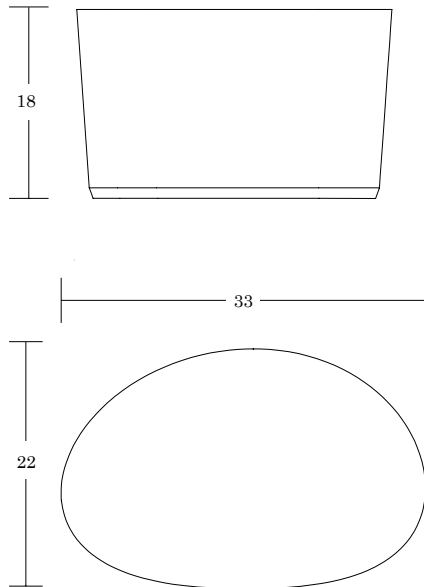

Beach Stones

LELAND

Model/I

SPECIFICATIONS

Upholstery Options [View here](#)

(Fabric Approval Required)

Camira
Carnegie
Stinson
Green Hides
Maharam
Unika Vaev
COM/COL

Base Finish Option [View here](#)

Black textured paint

I/BSI