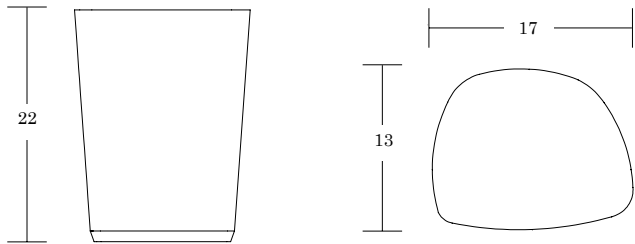

LELAND

Model/J/K/L (upholstered w/ solid surface top)

SPECIFICATIONS

J/ BSI

K/ BSK

L/ BSL

Upholstery Options [View here](#)

(Fabric Approval Required)