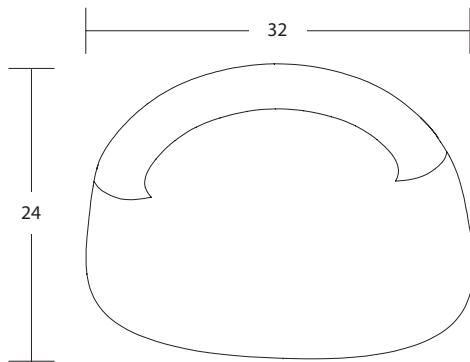

freshcoast collection

BEACH STONES

MODEL / F

SPECIFICATIONS /

UPHOLSTERY OPTIONS [view here](#)

Camira

Carnegie

C.F. Stinson

Green Hides

Maharam

Unika Vaev

COM/COL

BASE FINISH

Black textured powder coat

F / BSF

[view collection page](#)

Customer Care 800-859-7510 | www.fc.studio