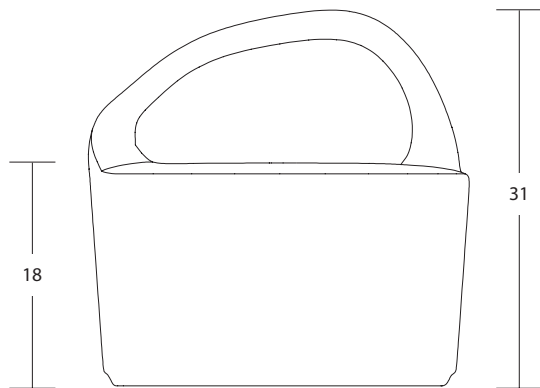

freshcoast collection

BEACH STONES

MODEL / G

SPECIFICATIONS /

UPHOLSTERY OPTIONS [view here](#)

Camira

Carnegie

C.F. Stinson

Green Hides

Maharam

Unika Vaev

COM/COL

BASE FINISH

Black textured powder coat

G / BSG

[view collection page](#)

Customer Care 800-859-7510 | www.fc.studio