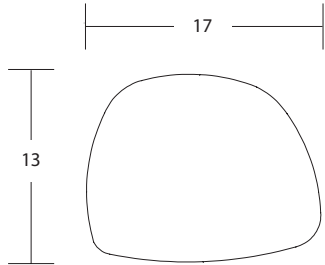

I / BSI

[view collection page](#)

Customer Care 800-859-7510 | www.fc.studio

freshcoast collection

BEACH STONES

MODEL / J (upholstered w/ solid surface top)

J / BSJ

SPECIFICATIONS /