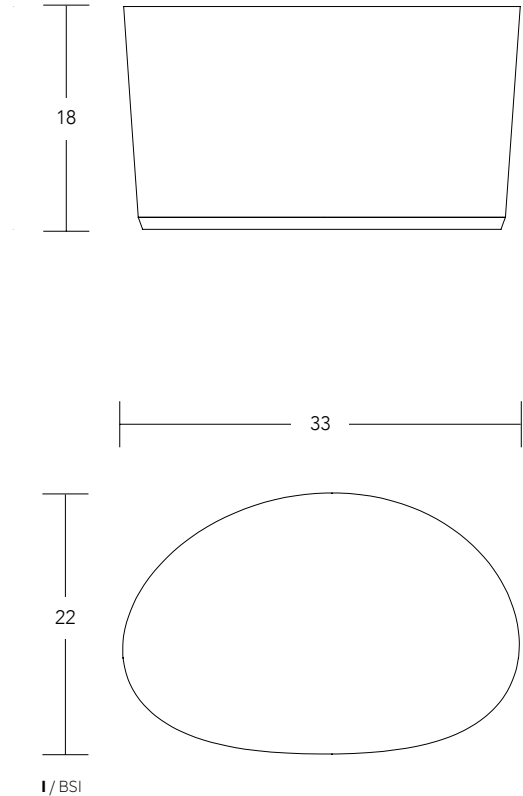

freshcoast collection

BEACH STONES

MODEL / I (upholstered w/ solid surface top)

SPECIFICATIONS /

UPHOLSTERY OPTIONS [view here](#)

Camira
Carnegie
C.F. Stinson
Green Hides
Maharam
Unika Vaev
COM/COL

TABLE TOP FINISH OPTIONS [view here](#)

Black, White, or Grey Corian®
Black, White, or Grey Back Painted Glass

BASE FINISH

Black textured powder coat

[view collection page](#)

Customer Care 800-859-7510 | www.fc.studio