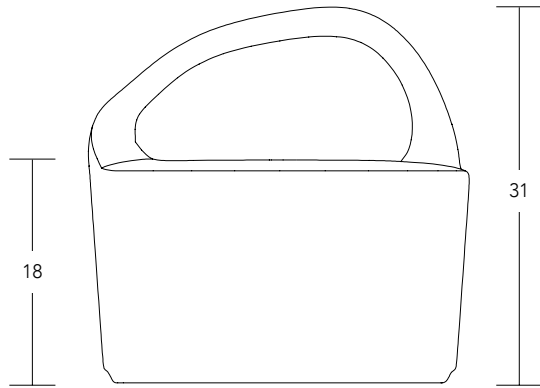

freshcoast collection

BEACH STONES

MODEL / **G**

SPECIFICATIONS /

UPHOLSTERY OPTIONS [view here](#)

Camira
Carnegie
C.F. Stinson
Green Hides
Maharam
Unika Vaev
COM/COL

BASE FINISH

Black textured powder coat

G / BSG

[view collection page](#)

Customer Care 800-859-7510 | www.fc.studio