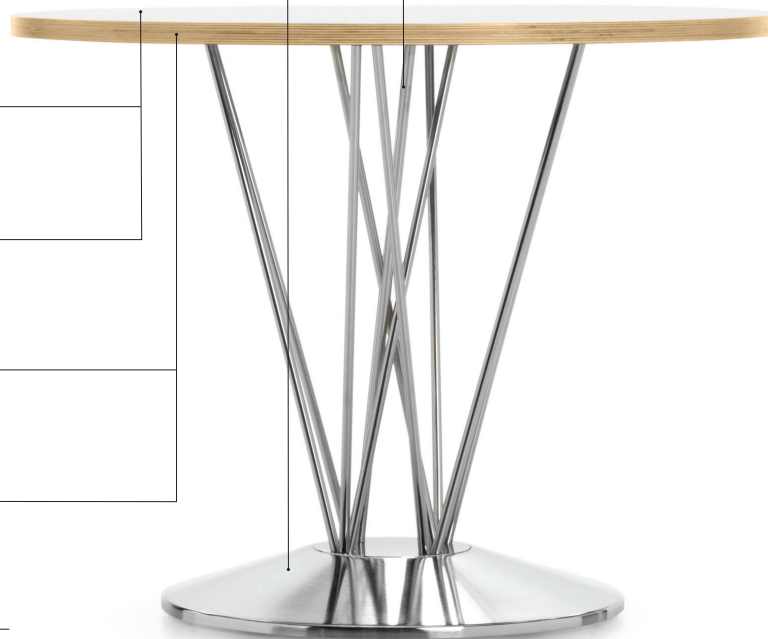

POWER / DATA

When applicable