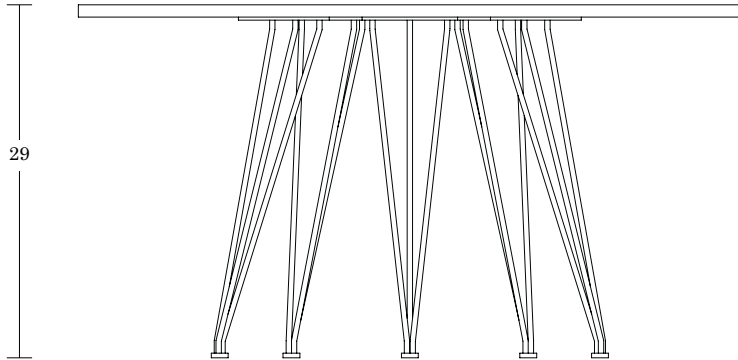

Marquette

Six Leg Table

LELAND

SPECIFICATIONS

Six Leg Base / M6LB

Top Surface Options

Leland Wood Finishes [View transparent](#) / [View semi-transparent](#)

Laminate - Standards from Formica®, Wilsonart®, Pionite®, Nevamar® [View here](#)

Solid Surface

Edge Options [View here](#)

2 Vinyl Edges

3 Wood Edges

Base Options [View here](#)

Black Powder Coat

Chrome

Glide Options

Standard (Black nylon adjustable leveling)

Chrome adjustable leveling (Standard on Chrome base only)

Top Size Options

Circle

54 Dia

60 Dia