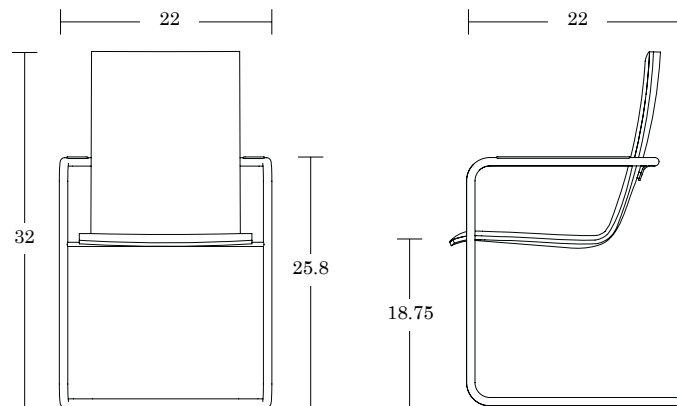

Brushed Stainless Steel / HC-BSS

Brushed Stainless Steel, Upholstered / HCU-BSS

Seat Surface Options

Leland Wood Finishes [View transparent / View semi-transparent](#)

Upholstered Onlay [View options here](#)