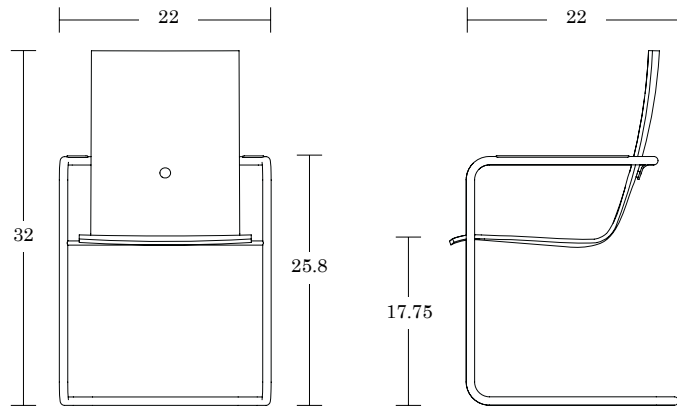

Brushed Stainless Steel / HC-BSS

Brushed Stainless Steel, Upholstered / HCU-BSS

Seat Surface Options

Leland Wood Finishes [View transparent / View semi-transparent](#)

Upholstered Onlay [View options here](#)