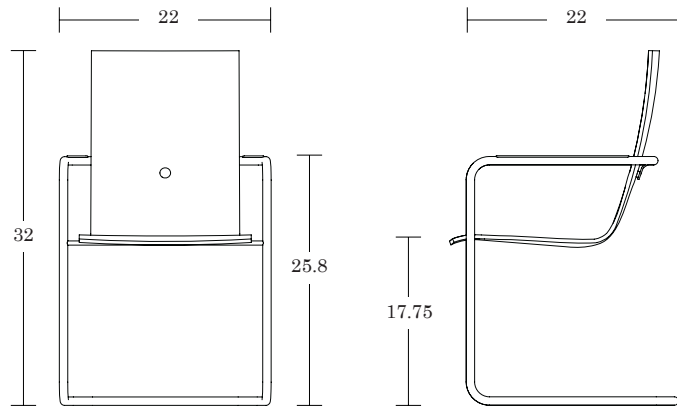

Brushed Stainless Steel / HC-BSS

Brushed Stainless Steel, Upholstered / HCU-BSS

Seat Surface Options

Leland Wood Finishes [View transparent / View semi-transparent](#)

Upholstered Onlay [View options here](#)