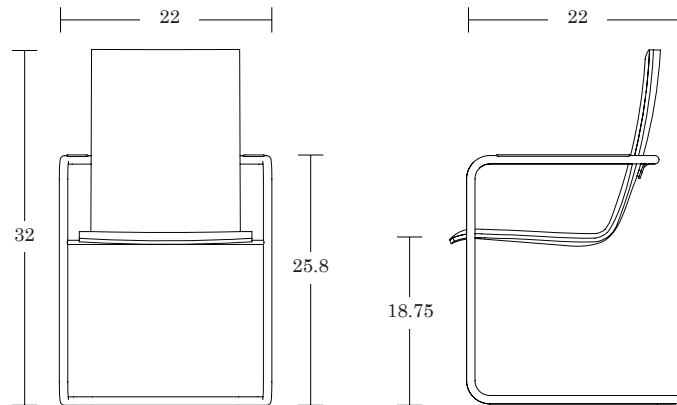

Brushed Stainless Steel / HC-BSS

Brushed Stainless Steel, Upholstered / HCU-BSS

Seat Surface Options

Leland Wood Finishes [View transparent / View semi-transparent](#)

Upholstered Onlay [View options here](#)