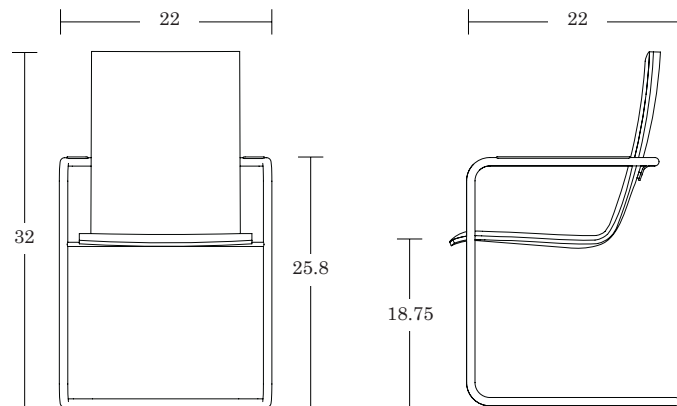

Brushed Stainless Steel / HC-BSS

Brushed Stainless Steel, Upholstered / HCU-BSS

Seat Surface Options

Leland Wood Finishes [View transparent](#) / [View semi-transparent](#)

Upholstered Onlay [View options here](#)