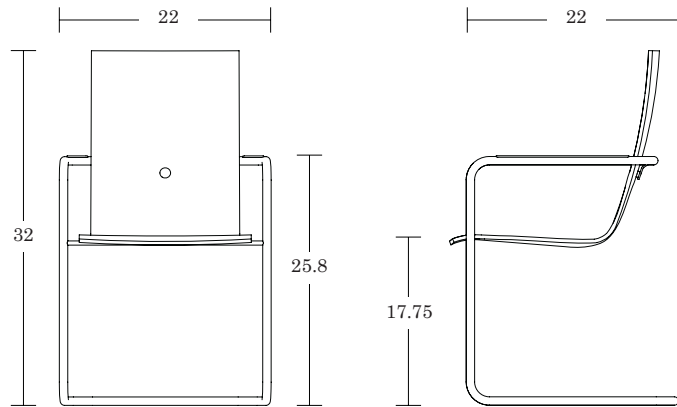

Brushed Stainless Steel / HC-BSS

Brushed Stainless Steel, Upholstered / HCU-BSS

Seat Surface Options

Leland Wood Finishes [View transparent](#) / [View semi-transparent](#)

Upholstered Onlay [View options here](#)