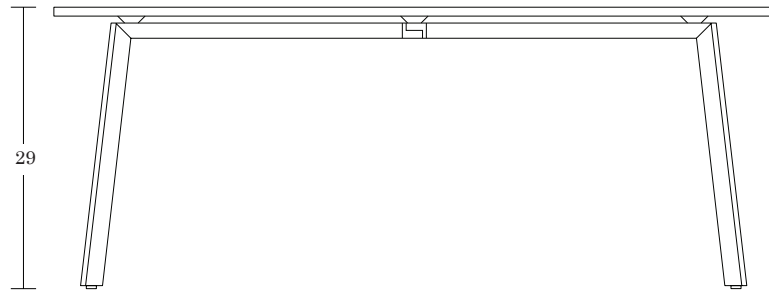

LELAND

Fast Table

Specifications & Finishes

January 2022

Base Size C / FBC

SPECIFICATIONS

Top Color

Laminate - Standards from Formica®, Wilsonart®, Pionite®, Nevamar® [View here](#)

Round Fits Base
48 Dia A
54 Dia A
60 Dia B

Square Fits Base
42 x 42 A
48 x 48 B
54 x 54 C

Rectangle Fits Base
24 x 48 A
30 x 48 A
24 x 60 B
30 x 60 B
24 x 72 C
30 x 72 C

Fast

Laminate

LELAND

Here is a wide selection of most commonly used laminates.
Don't see what you want? [Click here](#) for more options..

Fast

Edges

LELAND

Table Edge Detail

(3/4" 3mm flat PVC) (3/4" 3mm flat PVC)

Saddle
(SL)

Grey
(G)

White
(W)