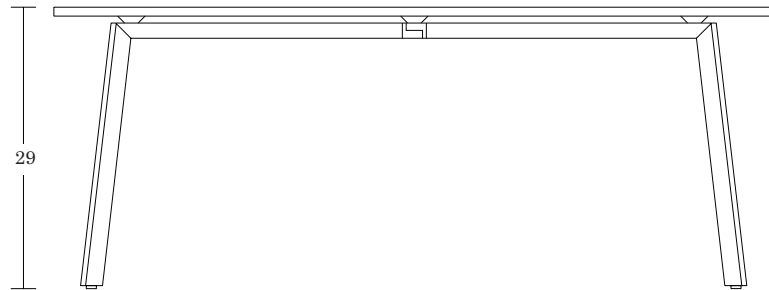

LELAND

Fast Table

Specifications
& Finishes

April 2021

Base Size C / FBC

SPECIFICATIONS

Top Color

Laminate - Standards from Formica®, Wilsonart®, Pionite®, Nevamar® [View here](#)

Round Fits Base
48 Dia A
54 Dia A
60 Dia B

Square Fits Base
42 x 42 A
48 x 48 B
54 x 54 C

Rectangle Fits Base
24 x 48 A
30 x 48 A
24 x 60 B
30 x 60 B
24 x 72 C
30 x 72 C

Fast

Laminate

LELAND

To simplify your selection, the following laminates are pre-approved standards.
Don't see what you want? [Click here for all available laminates](#)