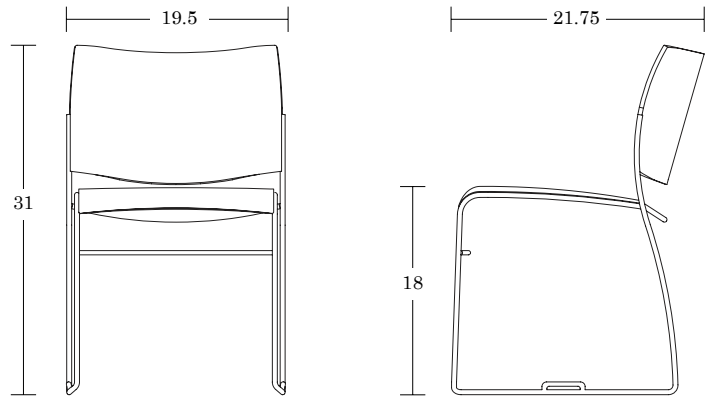

Ganging Side Chair / ESSGUW

SPECIFICATIONS

Veneer Options

Leland Wood Finishes [View transparent / View semi-transparent](#)

Upholstered Seat and Back Onlay Options [View here](#)

(Fabric Approval Required)

Camira
Carnegie
Stinson
Green Hides
Maharam
Unika Vaev
COM/COL

Frame Options [View here](#)

Powder Coat Frame Finishes
Chrome

Glide Options

Standard (polycarbonate)
Felt

Additional Options

Left or right hand hinged tablet arm (chrome frame) [View here](#)
Ganging frame

Features

Load tested to 500+ lbs
Side chair stacks 6 high on floor
Transport/Stacking dolly handles up to 25 Ease side chairs in wood