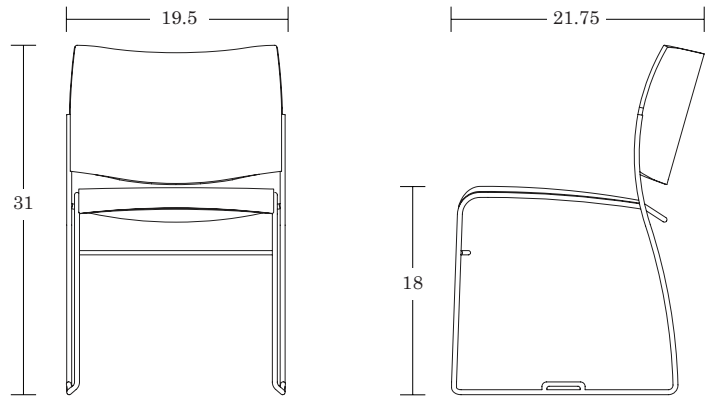

Ease

Side Chair

LELAND

Ganging Side Chair / ESSGUW

SPECIFICATIONS

Veneer Options

Leland Wood Finishes [View transparent](#) / [View semi-transparent](#)

Upholstered Seat and Back Onlay Options [View here](#)

(Fabric Approval Required)

Camira
Carnegie
Stinson
Green Hides
Maharam
Unika Vaev
COM/COL

Frame Options [View here](#)

Powder Coat Frame Finishes
Chrome

Glide Options

Standard (polycarbonate)
Felt

Additional Options

Left or right hand hinged tablet arm (chrome frame) [View here](#)
Ganging frame

Features

Load tested to 500+ lbs
Side chair stacks 6 high on floor
Transport/Stacking dolly handles up to 25 Ease side chairs in wood