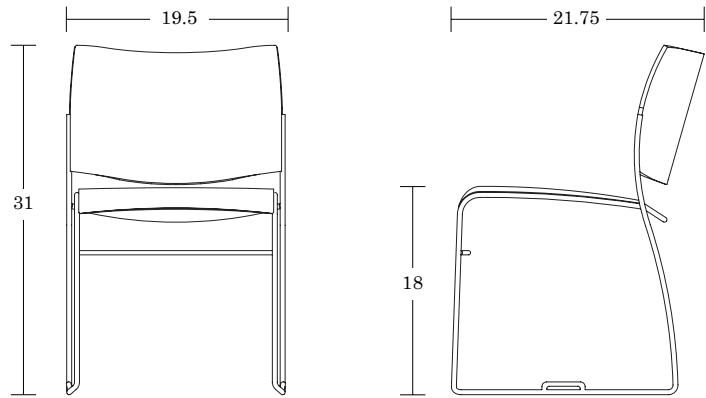

Ease

Side Chair

LELAND

Ganging Side Chair / ESSGUW

SPECIFICATIONS

Veneer Options

Leland Wood Finishes [View transparent](#) / [View semi-transparent](#)

Upholstered Seat and Back Onlay Options [View here](#)

(Fabric Approval Required)

Camira
Carnegie
Stinson
Green Hides
Maharam
Unika Vaev
COM/COL

Frame Options [View here](#)

Powder Coat Frame Finishes
Chrome

Glide Options

Standard (polycarbonate)
Felt

Additional Options

Left or right hand hinged tablet arm (chrome frame) [View here](#)
Ganging frame

Features

Load tested to 500+ lbs
Side chair stacks 6 high on floor
Transport/Stacking dolly handles up to 25 Ease side chairs in wood