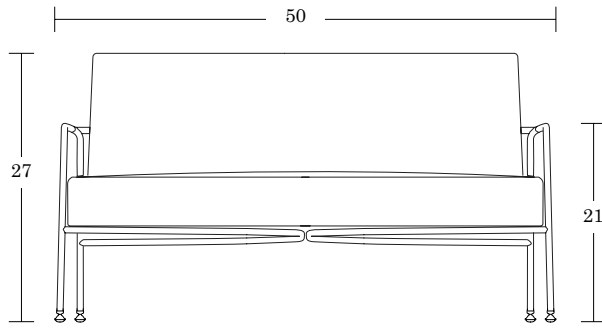

Glide Options

Standard (steel swivel with nylon bottom)

Settee

Settee Chair / VS

SPECIFICATIONS

Upholstery Options [View here](#)

(Fabric Approval Required)

Camira
Carnegie
Stinson
Green Hides
Maharam
Unika Vaev
COM/COL