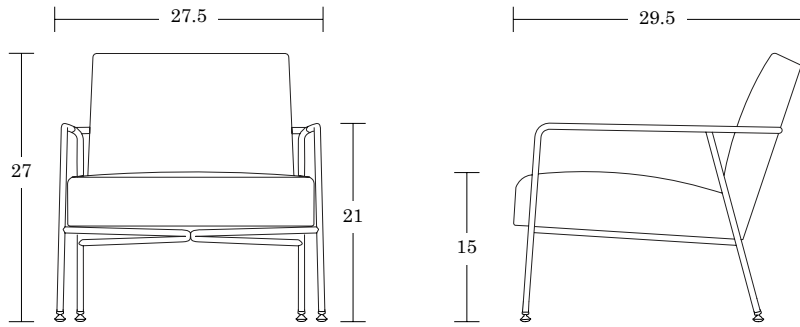

Camira
Carnegie
Stinson
Green Hides
Maharam
Unika Vaev
COM/COL

Frame Finish [View here](#)

Brushed Stainless Steel

Glide Options

Standard (steel swivel with nylon bottom)

Valeri

Lounge Chair

LELAND