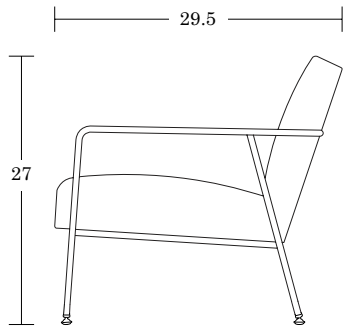

Glide Options

Standard (steel swivel with nylon bottom)

Settee

Settee Chair / VS

SPECIFICATIONS

Upholstery Options [View here](#)

(Fabric Approval Required)

Camira
Carnegie
Stinson
Green Hides
Maharam
Unika Vaev
COM/COL