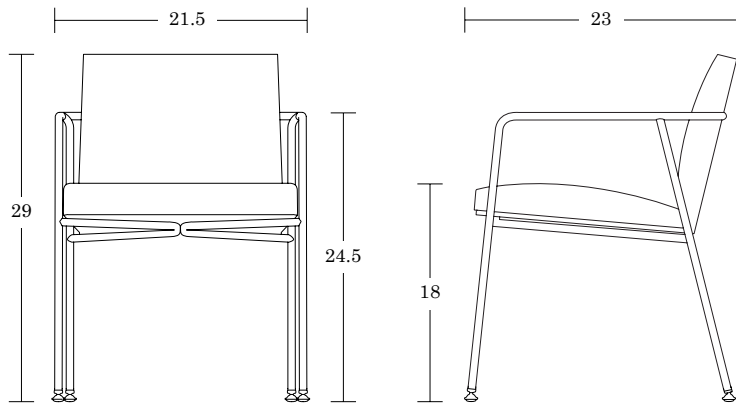


LELAND

Valeri

Specifications & Finishes

June 2020

SPECIFICATIONS

Guest Chair / VG

Upholstery Options [View here](#)

(Fabric Approval Required)