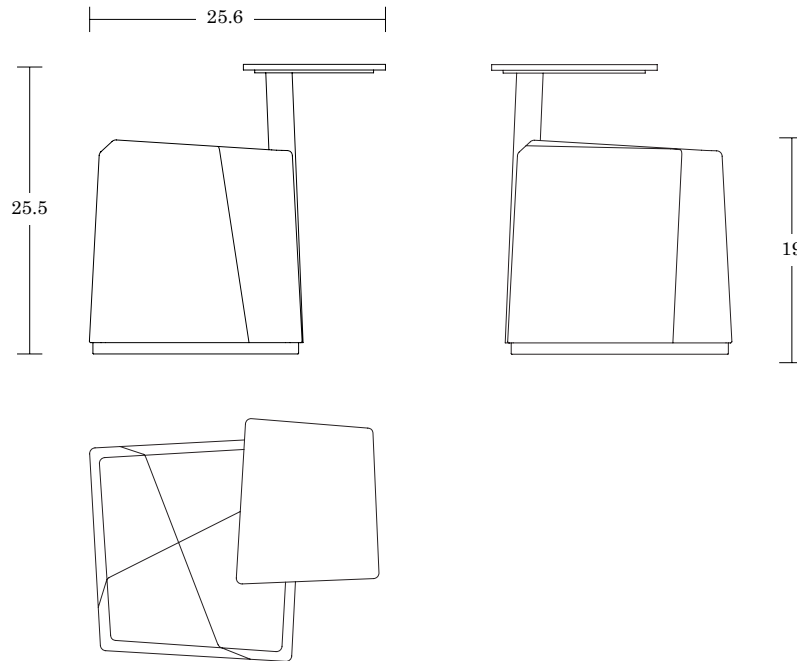

Quarry

Flint Bench with Tablet

LELAND

SPECIFICATIONS

Flint with Tablet / QFT

Upholstery Options [View here](#)

(Fabric Approval Required)

Camira
Carnegie
Stinson
Green Hides
Maharam
Unika Vaev
COM/COL

Tablet Column Options

White
Sterling
Black

Tablet Top Options

Corian® - Black, White or Grey
Leland Wood Finishes [View transparent](#) / [View semi-transparent](#)
Laminate - Black, White, or Grey

Stitching Detail Options

Standard
Basic (for patterned fabrics)

Plinth Options [View here](#)

Stainless Steel

Glide Options

Poly
Felt