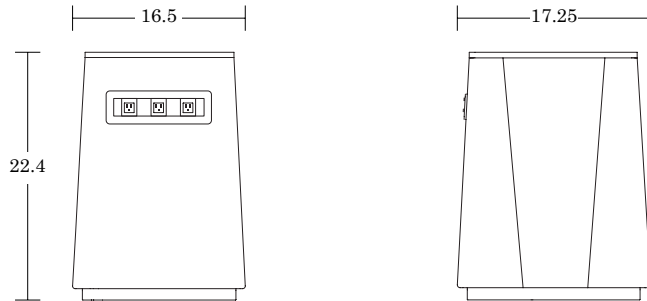

Quarry

Power Module

LELAND

SPECIFICATIONS

Power Module / QPM

Upholstery Options [View here](#)

(Fabric Approval Required)

Camira
Carnegie
Stinson
Green Hides
Maharam
Unika Vaev
COM/COL

Stitching Detail Options

Standard
Basic (for patterned fabrics)

Top Options

Corian® - Black, White or Grey
Leland Wood Finishes [View transparent](#) / [View semi-transparent](#)
Laminate - Black, White, or Grey

Power Options

Three (3) 120v AC receptacles with 7'6" cord
Four (4) 120v AC receptacles, One USB and Reset Module with 7'6" cord

Glide Options

Poly
Felt