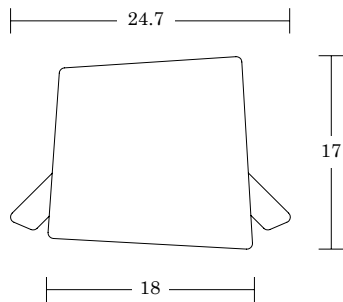

Stainless Steel

Glide Options

Poly
Felt

Quarry

Mobile Tablet

LELAND

SPECIFICATIONS

Mobile Tablet / QMT