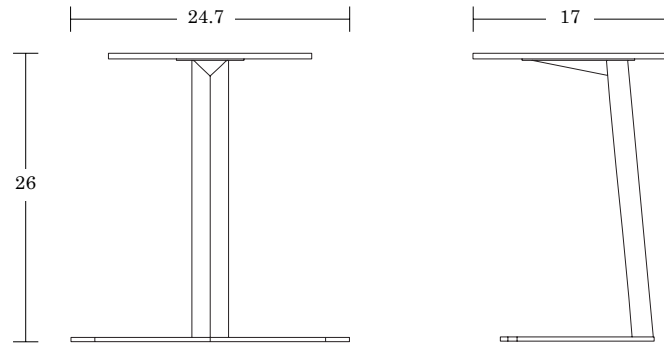

Stainless Steel

Glide Options

Poly
Felt

Quarry

Mobile Tablet

LELAND

SPECIFICATIONS

Mobile Tablet / QMT