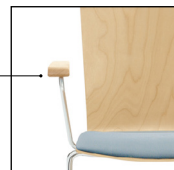

**MODEL**

Marquette Side Chair,  
Upholstered Seat, Sled Base (MQSU)

**SHELL STYLE**

Linear (L)

**BACK CUT OUT**

Grid (5)

**SHELL FINISH**

Natural (11)

**FRAME FINISH**

Chrome (C)

**UPHOLSTERY**

When applicable:  
Upholstery— Enter Leland textile code or COM/COL

**ARM CAP FINISH**

When applicable, enter  
Leland Color code

MARQUETTE STACKING SIDE CHAIR, SLED BASE  
Design: Leland Design Group