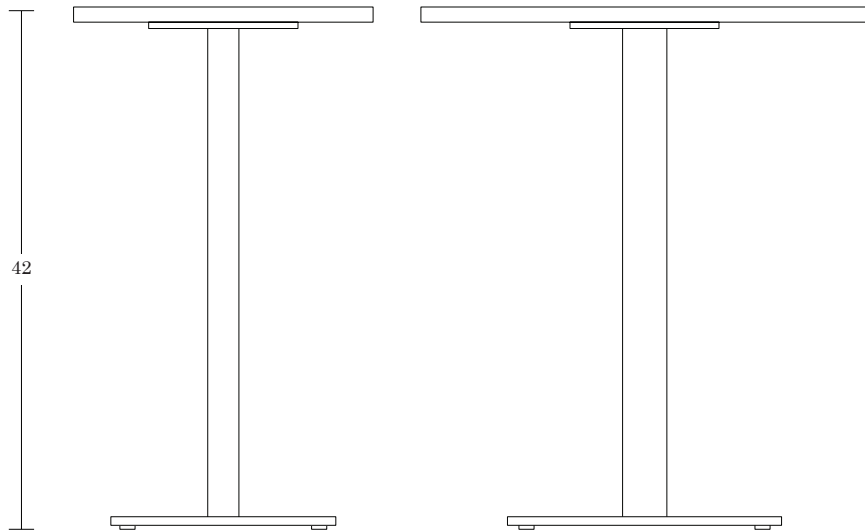

Custom height capabilities

Top Size Options

Circle

24 Dia

30 Dia

36 Dia

Square

24 x 24

30 x 30

36 x 36

M3

LELAND

Pedestal Bar Table

Small Base / M3SBB

Large Base / M3LBB

SPECIFICATIONS