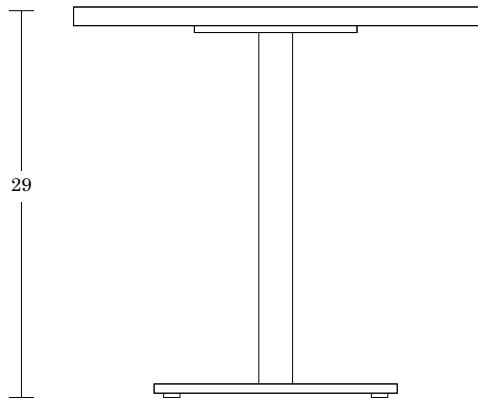

M3

LELAND

Pedestal Table

Medium Base / M3MB

SPECIFICATIONS

Top Surface Options

Leland Wood Finishes [View transparent](#) / [View semi-transparent](#)

Standard Laminates from: Formica®, Wilsonart®, Pionite®, Nevamar® [View here](#)

Edge Options [View here](#)

2 Vinyl Edges

2 Wood Edges

Base Finish Options [View here](#)

Powder Coat Finishes

Glide Options

Standard (Black nylon adjustable leveling)

Additional Options

Custom height capabilities

Top Size Options

Circle

24 Dia

30 Dia

36 Dia

42 Dia

48 Dia

Square

24 x 24

30 x 30

36 x 36

42 x 42

48 x 48