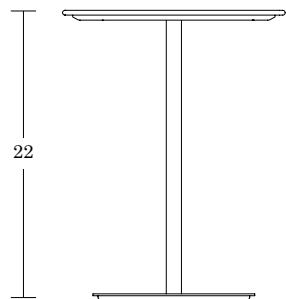

Leah

Soft Square, Round

LELAND

Soft Square / LTSS
Round / LTRD

SPECIFICATIONS

Top Finish Options [View here](#)

Leland Wood Finishes [View transparent / View semi-transparent](#)
Natural Ash Veneer
Natural Walnut Veneer
Laminate - Black, White, Maple, Walnut
Black, White, or Grey Textured Paint
Black, White, or Grey Corian®
Black, White, or Grey Back Painted Glass

Height Options

14" High
18" High
22" High

Base Finish Options [View here](#)

Black, White, or Grey Textured Powder Coat
Sterling Powder Coat

Glide Options

Black HDPE Glide Plate

Top Size Options

Soft Square
18 x 18
24 x 24
30 x 30

Round
18 Dia
24 Dia
30 Dia