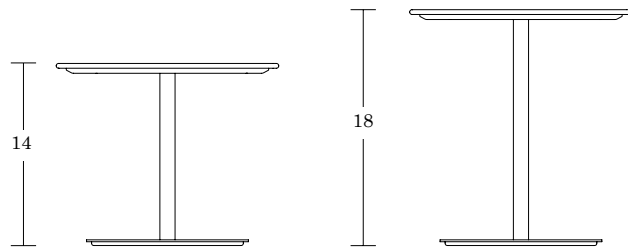

Leah

Soft Square, Round

LELAND

Soft Square / LTSS
Round / LTRD

SPECIFICATIONS

Top Finish Options [View here](#)

Leland Wood Finishes [View transparent / View semi-transparent](#)
Natural Ash Veneer
Natural Walnut Veneer
Laminate - Black, White, Maple, Walnut
Black, White, or Grey Textured Paint
Black, White, or Grey Corian®
Black, White, or Grey Back Painted Glass

Height Options

14" High
18" High
22" High

Base Finish Options [View here](#)

Black, White, or Grey Textured Powder Coat
Sterling Powder Coat

Glide Options

Black HDPE Glide Plate

Top Size Options

Soft Square
18 x 18
24 x 24
30 x 30

Round
18 Dia
24 Dia
30 Dia