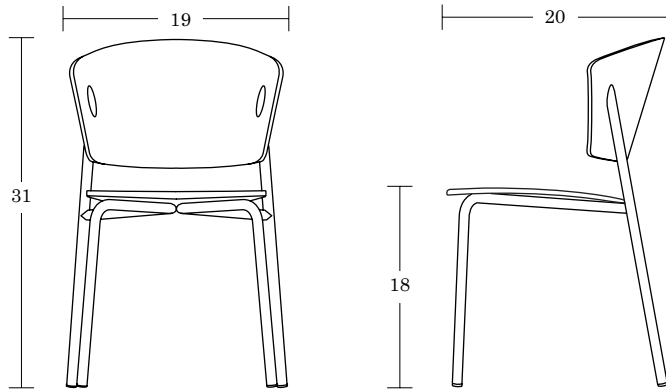


LELAND

Café Parfait

Specifications
& Finishes

June 2020

Café Parfait

LELAND

Side Chair

Wood Seat, Wood Back /CPSWW