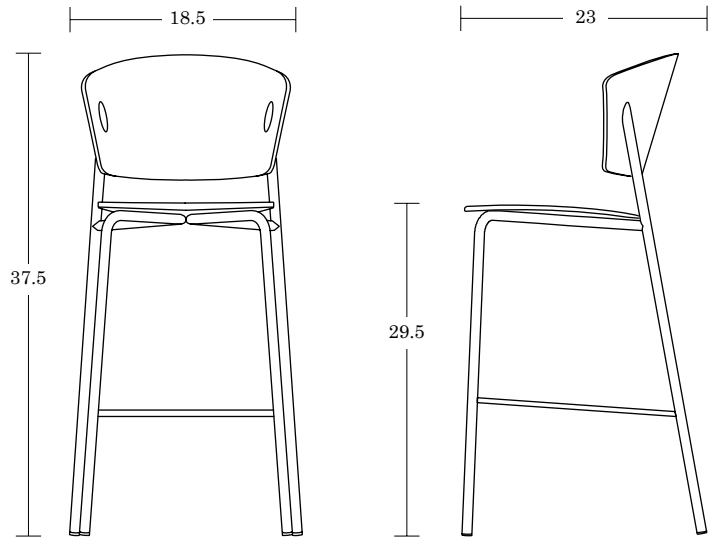

Café Parfait

Bar Chair

LELAND

SPECIFICATIONS

Wood Seat, Wood Back /CPBWW

Veneer Options

Leland Wood Finishes [View transparent](#) / [View semi-transparent](#)

Upholstered Seat Options [View here](#)

(Fabric Approval Required)

Camira
Carnegie
Stinson
Green Hides
Maharam
Unika Vaev
COM/COL

Frame Options [View standard](#) / [View textured](#)

Powder Coat Finishes
Textured Powder Coat Finishes

Glide Options

Standard (nylon)
Felt
Floor Saver™
Metal
Rubber