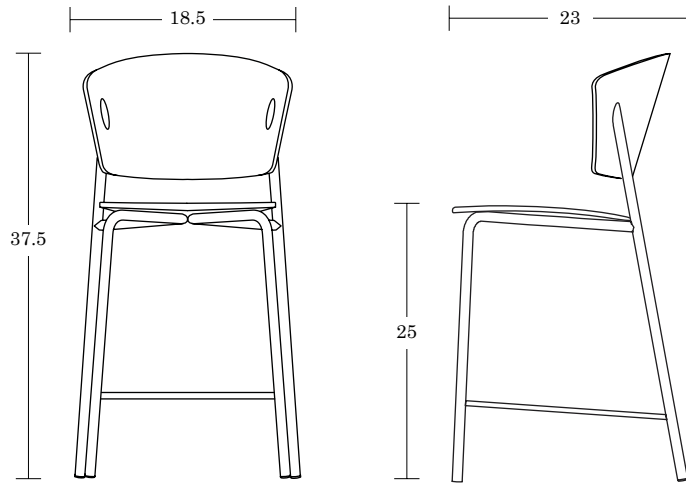

Café Parfait

Counter Chair

LELAND

SPECIFICATIONS

Wood Seat, Wood Back /CPCWW

Veneer Options

Leland Wood Finishes [View transparent](#) / [View semi-transparent](#)

Upholstered Seat Options [View here](#)

(Fabric Approval Required)

Camira
Carnegie
Stinson
Green Hides
Maharam
Unika Vaev
COM/COL

Frame Options [View standard](#) / [View textured](#)

Powder Coat Finishes
Textured Powder Coat Finishes

Glide Options

Standard (nylon)
Felt
Floor Saver™
Metal
Rubber