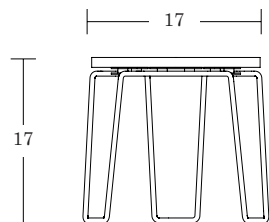

LELAND

Hifi Table

Specifications
& Finishes

January 2021

Hifi Table

LELAND

Table

17" High, Rectangle / HFT-RT-17H-3924

22" High, 20.5" Diameter, Round / HFT-RD-22H-205D

17" High, 17" Diameter, Round / HFT-RD-17H-17D

SPECIFICATIONS

Top Surface Options

Leland Wood Finishes [View transparent](#) / [View semi-transparent](#)
Laminate - Black, White, Maple, Walnut [View here](#)

Height Options

17" High
22" High

Frame Options [View here](#)

Powder Coat Frame Finishes

Auxiliary Options

Poly Glides
Felt Glides

Top Size Options

Round	Square	Rectangle	Oval
17 Dia	18 x 18	39 x 24	44 x 24
20½ Dia	24 x 24		
28¾ Dia	30 x 30		
37 Dia	36 x 36		
45½ Dia			