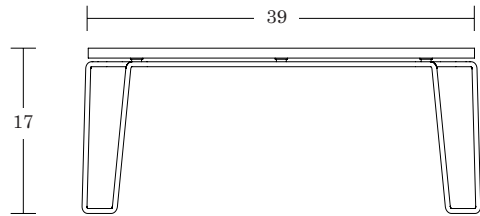

LELAND

Hifi Table

Specifications
& Finishes

January 2021

Hifi Table

LELAND

Table

17" High, Rectangle / HFT-RT-17H-3924

22" High, 20.5" Diameter, Round / HFT-RD-22H-205D

17" High, 17" Diameter, Round / HFT-RD-17H-17D

SPECIFICATIONS

Top Surface Options

Leland Wood Finishes [View transparent](#) / [View semi-transparent](#)
Laminate - Black, White, Maple, Walnut [View here](#)

Height Options

17" High
22" High

Frame Options [View here](#)

Powder Coat Frame Finishes

Auxiliary Options

Poly Glides
Felt Glides

Top Size Options

Round	Square	Rectangle	Oval
17 Dia	18 x 18	39 x 24	44 x 24
20½ Dia	24 x 24		
28¾ Dia	30 x 30		
37 Dia	36 x 36		
45½ Dia			