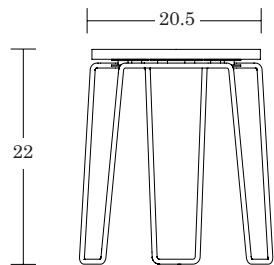

LELAND

Hifi Table

Specifications
& Finishes

January 2021

Hifi Table

LELAND

Table

17" High, Rectangle / HFT-RT-17H-3924

22" High, 20.5" Diameter, Round / HFT-RD-22H-205D

17" High, 17" Diameter, Round / HFT-RD-17H-17D

SPECIFICATIONS

Top Surface Options

Leland Wood Finishes [View transparent](#) / [View semi-transparent](#)
Laminate - Black, White, Maple, Walnut [View here](#)

Height Options

17" High
22" High

Frame Options [View here](#)

Powder Coat Frame Finishes

Auxiliary Options

Poly Glides
Felt Glides

Top Size Options

Round	Square	Rectangle	Oval
17 Dia	18 x 18	39 x 24	44 x 24
20½ Dia	24 x 24		
28¾ Dia	30 x 30		
37 Dia	36 x 36		
45½ Dia			