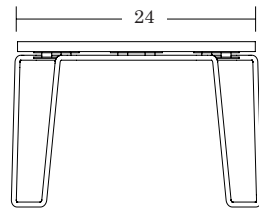

LELAND

Hifi Table

Specifications
& Finishes

January 2021

Hifi Table

LELAND

Table

17" High, Rectangle / HFT-RT-17H-3924

22" High, 20.5" Diameter, Round / HFT-RD-22H-205D

17" High, 17" Diameter, Round / HFT-RD-17H-17D

SPECIFICATIONS

Top Surface Options

Leland Wood Finishes [View transparent](#) / [View semi-transparent](#)
Laminate - Black, White, Maple, Walnut [View here](#)

Height Options

17" High
22" High

Frame Options [View here](#)

Powder Coat Frame Finishes

Auxiliary Options

Poly Glides
Felt Glides

Top Size Options

Round	Square	Rectangle	Oval
17 Dia	18 x 18	39 x 24	44 x 24
20½ Dia	24 x 24		
28¾ Dia	30 x 30		
37 Dia	36 x 36		
45½ Dia			