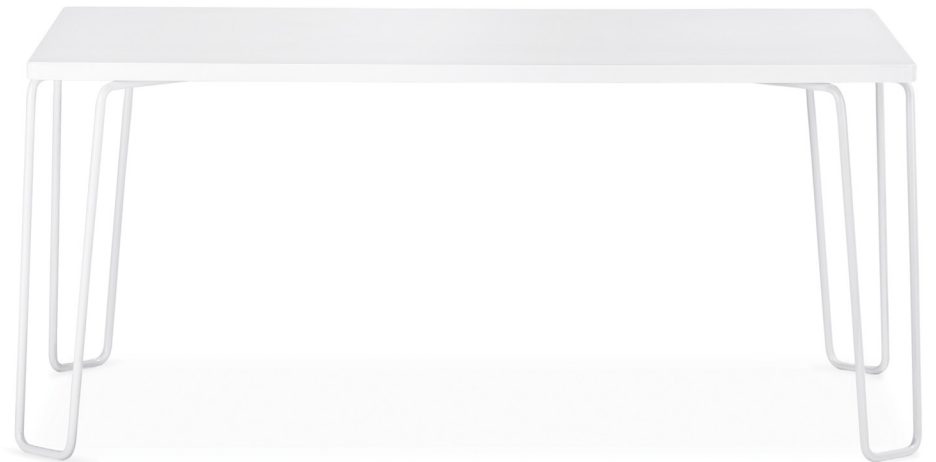

LELAND

Hifi Table

Specifications
& Finishes

June 2020

Hifi Table

LELAND

Table

17" High, Rectangle / HFT-RT-17H-3924

22" High, 20.5" Diameter, Round / HFT-RD-22H-205D

17" High, 17" Diameter, Round / HFT-RD-17H-17D

SPECIFICATIONS

Top Surface Options

Leland Wood Finishes [View transparent](#) / [View semi-transparent](#)
Laminate - Black, White, Maple, Walnut [View here](#)