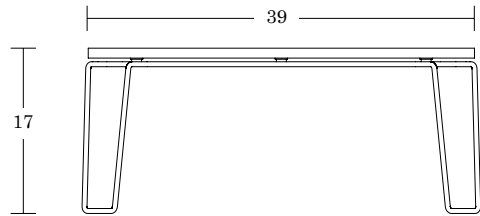

LELAND

Hifi Table

Specifications
& Finishes

June 2020

Hifi Table

LELAND

Table

17" High, Rectangle / HFT-RT-17H-3924

22" High, 20.5" Diameter, Round / HFT-RD-22H-205D

17" High, 17" Diameter, Round / HFT-RD-17H-17D

SPECIFICATIONS

Top Surface Options

Leland Wood Finishes [View transparent](#) / [View semi-transparent](#)
Laminate - Black, White, Maple, Walnut [View here](#)

Height Options

17" High
22" High

Frame Options [View here](#)

Powder Coat Frame Finishes

Auxiliary Options

Poly Glides
Felt Glides

Top Size Options

Round	Square	Rectangle	Oval
17 Dia	18 x 18	39 x 24	44 x 24
20½ Dia	24 x 24		
28¾ Dia	30 x 30		
37 Dia	36 x 36		
45½ Dia			