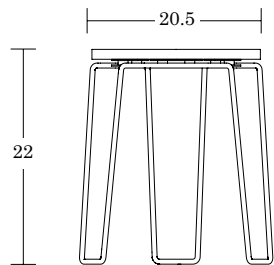

LELAND

Hifi Table

Specifications
& Finishes

June 2020

Hifi Table

LELAND

Table

17" High, Rectangle / HFT-RT-17H-3924

22" High, 20.5" Diameter, Round / HFT-RD-22H-205D

17" High, 17" Diameter, Round / HFT-RD-17H-17D

SPECIFICATIONS

Top Surface Options

Leland Wood Finishes [View transparent](#) / [View semi-transparent](#)
Laminate - Black, White, Maple, Walnut [View here](#)

Height Options

17" High
22" High

Frame Options [View here](#)

Powder Coat Frame Finishes

Auxiliary Options

Poly Glides
Felt Glides

Top Size Options

Round	Square	Rectangle	Oval
17 Dia	18 x 18	39 x 24	44 x 24
20½ Dia	24 x 24		
28¾ Dia	30 x 30		
37 Dia	36 x 36		
45½ Dia			