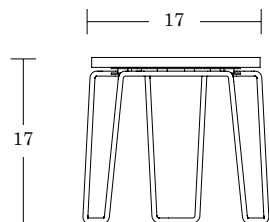

LELAND

Hifi Table

Specifications
& Finishes

June 2020

Hifi Table

LELAND

Table

17" High, Rectangle / HFT-RT-17H-3924

22" High, 20.5" Diameter, Round / HFT-RD-22H-205D

17" High, 17" Diameter, Round / HFT-RD-17H-17D

SPECIFICATIONS

Top Surface Options

Leland Wood Finishes [View transparent](#) / [View semi-transparent](#)
Laminate - Black, White, Maple, Walnut [View here](#)

Height Options

17" High
22" High

Frame Options [View here](#)

Powder Coat Frame Finishes

Auxiliary Options

Poly Glides
Felt Glides

Top Size Options

Round	Square	Rectangle	Oval
17 Dia	18 x 18	39 x 24	44 x 24
20½ Dia	24 x 24		
28¾ Dia	30 x 30		
37 Dia	36 x 36		
45½ Dia			