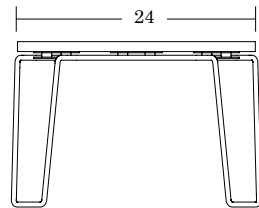

LELAND

Hifi Table

Specifications
& Finishes

June 2020

Hifi Table

LELAND

Table

17" High, Rectangle / HFT-RT-17H-3924

22" High, 20.5" Diameter, Round / HFT-RD-22H-205D

17" High, 17" Diameter, Round / HFT-RD-17H-17D

SPECIFICATIONS

Top Surface Options

Leland Wood Finishes [View transparent](#) / [View semi-transparent](#)
Laminate - Black, White, Maple, Walnut [View here](#)

Height Options

17" High
22" High

Frame Options [View here](#)

Powder Coat Frame Finishes

Auxiliary Options

Poly Glides
Felt Glides

Top Size Options

Round	Square	Rectangle	Oval
17 Dia	18 x 18	39 x 24	44 x 24
20½ Dia	24 x 24		
28¾ Dia	30 x 30		
37 Dia	36 x 36		
45½ Dia			