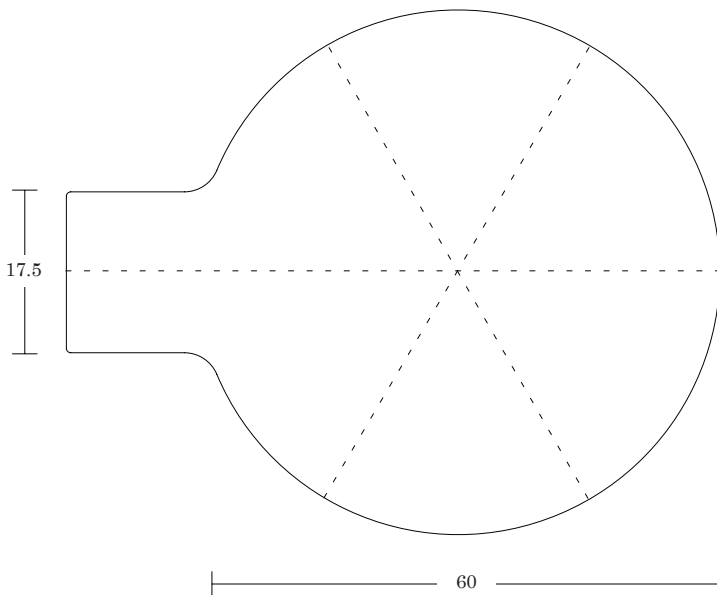

Standard (nylon)

Additional Options

Black Powdercoat Skirted
Floor Mount

Features

Links with other Ebb benches and hubs

Bench Sizes

 30"

 48"

 96"

 72"

 120"

Ebb Bench

Fully Upholstered Hub

LELAND

SPECIFICATIONS

One Linking End / EBH1L