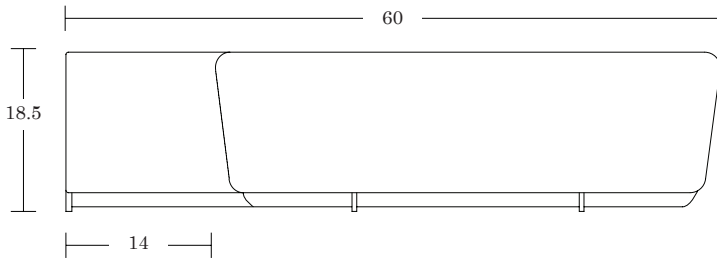

Standard (nylon)

Additional Options

Black Powdercoat Skirted
Floor Mount

Features

Links with other Ebb benches and hubs

Bench Sizes

 30"

 48"

 96"

 72"

 120"

Ebb Bench

Fully Upholstered Hub

LELAND

SPECIFICATIONS

One Linking End / EBH1L