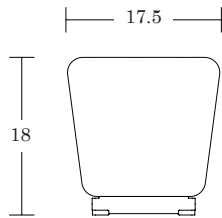


LELAND

Ebb Bench

Specifications & Finishes

January 2023

Ebb Bench

LELAND

Fully Upholstered Bench

Two Closed Ends/ EBFUCC-48

Standard (nylon)

Additional Options

Black Powdercoat Skirted
Floor Mount

Features

Links with other Ebb benches and hubs

Bench Sizes

 30"

 48"

 96"

 72"

 120"

Ebb Bench

Fully Upholstered Hub

LELAND

SPECIFICATIONS

One Linking End / EBH1L