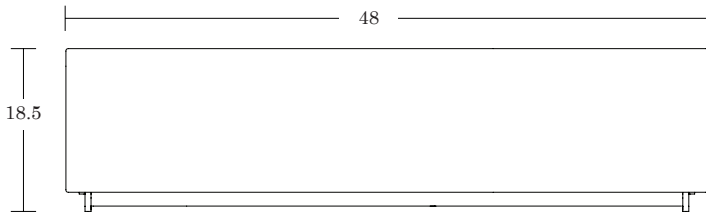


LELAND

Ebb Bench

Specifications & Finishes

January 2023

Ebb Bench

LELAND

Fully Upholstered Bench

Two Closed Ends/ EBFUCC-48

Standard (nylon)

Additional Options

Black Powdercoat Skirted
Floor Mount

Features

Links with other Ebb benches and hubs

Bench Sizes

 30"

 48"

 96"

 72"

 120"

Ebb Bench

Fully Upholstered Hub

LELAND

SPECIFICATIONS

One Linking End / EBH1L