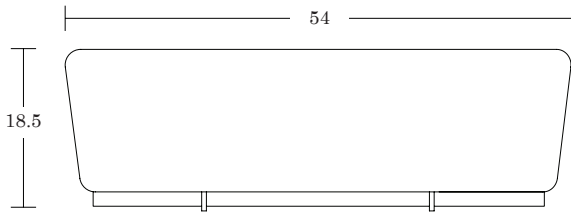

Additional Options

Floor Mount

Features

Links with other Ebb benches and hubs

Hub Sizes

End Hub
EBH1L

240° Hub
EBH2L

180° Hub
EBH3L

360° Hub
EBH4L

Example of 240° Hub linked to two 96° benches

Ebb Bench

Fully Upholstered Pod

LELAND

SPECIFICATIONS

No Linking End/ EBH5

Fully Upholstered Options [View here](#)