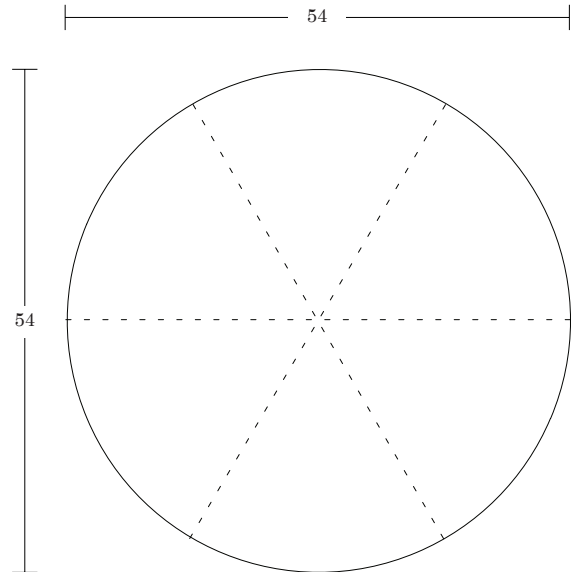

Additional Options

Floor Mount

Features

Links with other Ebb benches and hubs

Hub Sizes

End Hub
EBH1L

240° Hub
EBH2L

180° Hub
EBH3L

360° Hub
EBH4L

Example of 240° Hub linked to two 96° benches

Ebb Bench

Fully Upholstered Pod

LELAND

SPECIFICATIONS

No Linking End/ EBH5

Fully Upholstered Options [View here](#)