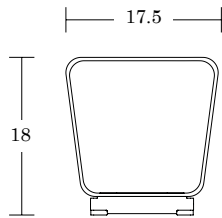

LELAND

Ebb Bench

Specifications & Finishes

July 2021

Ebb Bench

LELAND

Veneer Bench

Two Open Ends/ EBWoo-72

Bench Sizes

 30"

 48"

 96"

 72"

 120"

Ebb Bench

LELAND