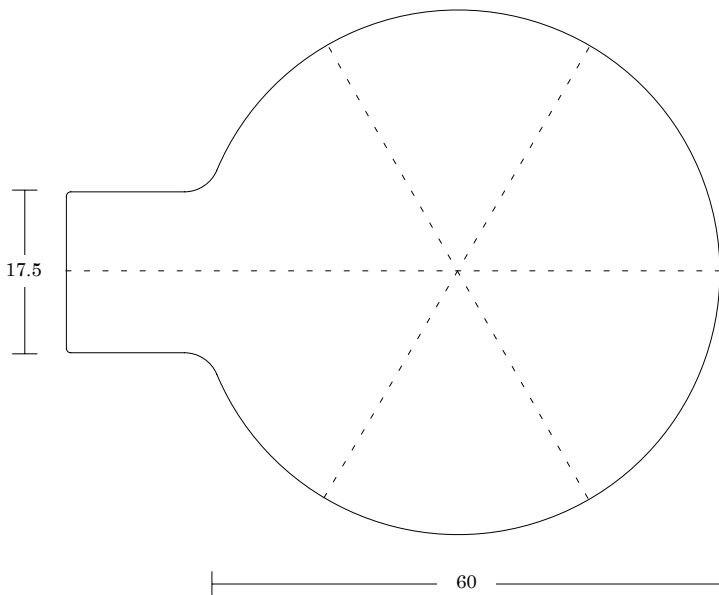

Fully Upholstered Options [View here](#)

(Fabric Approval Required)

Camira
Carnegie
C.F. Stinson
Green Hides
Maharam
Unika Vaev
COM/COL

Leg Options [View here](#)

Powder Coat Frame Finishes

Glide Options

Standard (nylon)

Additional Options

Floor Mount

Features

Links with other Ebb veneer benches, upholstered benches, and hubs

Hub Sizes