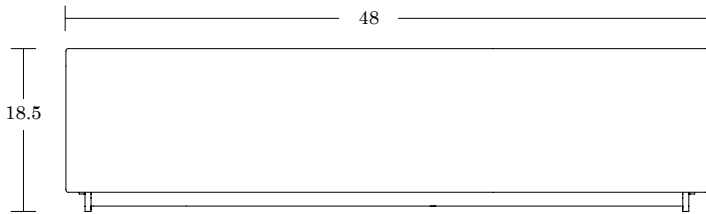

Ebb Bench

LELAND

Fully Upholstered Bench

Two Closed Ends/ EBFUCC-48

SPECIFICATIONS

Fully Upholstered Options [View here](#)

(Fabric Approval Required)

Camira
Carnegie
C.F. Stinson
Green Hides
Maharam
Unika Vaev
COM/COL

Leg Options [View here](#)

Powder Coat Frame Finishes

Glide Options

Standard (nylon)

Additional Options

Black Powdercoat Skirted
Floor Mount

Features

Links with other Ebb veneer benches

Bench Sizes

30"

48"

96"

72"

120"