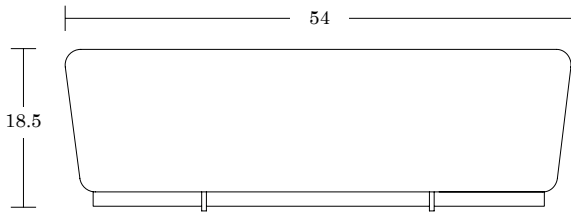

240° Hub
EBH2L

180° Hub
EBH3L

360° Hub
EBH4L

Example of 240° Hub linked to two 96° benches

Ebb Bench

Fully Upholstered Pod

LELAND

SPECIFICATIONS