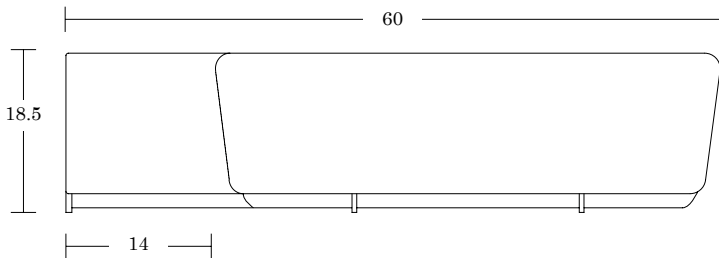

Ebb Bench

Fully Upholstered Hub

LELAND

SPECIFICATIONS

One Linking End / EBH1L