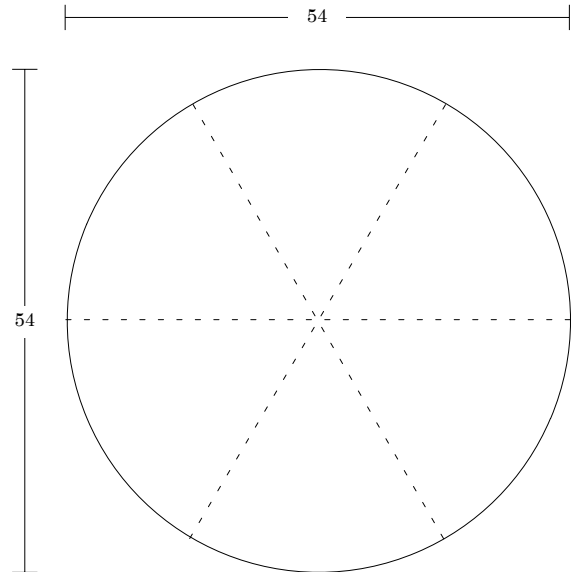

Fully Upholstered Options [View here](#)

(Fabric Approval Required)

Camira
Carnegie
C.F. Stinson
Green Hides
Maharam
Unika Vaev
COM/COL

Leg Options [View here](#)

Powder Coat Frame Finishes

Glide Options

Standard (nylon)

Additional Options

Floor Mount