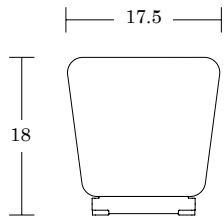

SPECIFICATIONS

Fully Upholstered Options [View here](#)

(Fabric Approval Required)

Camira
Carnegie
C.F. Stinson
Green Hides
Maharam
Unika Vaev
COM/COL

Leg Options [View here](#)

Powder Coat Frame Finishes

Glide Options

Standard (nylon)

Additional Options

Black Powdercoat Skirted
Floor Mount

Features

Links with other Ebb veneer benches

Bench Sizes

30"

48"

96"

72"

120"