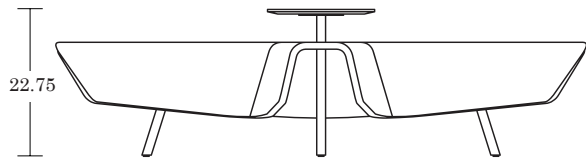


LELAND

Brit Bench

Specifications & Finishes

July 2021

Brit Bench

LELAND

Metallic Bench

Powder Coat Steel/ BBPC

Powder Coat Steel with Table / BBPCT

SPECIFICATIONS

Steel Seat Finish Options [View here](#)

12 Textured Powder Coat Colors

Leg Finish Options [View here](#)

Black Powder Coat
Brushed Stainless Steel

Table Surface Options [View here](#)