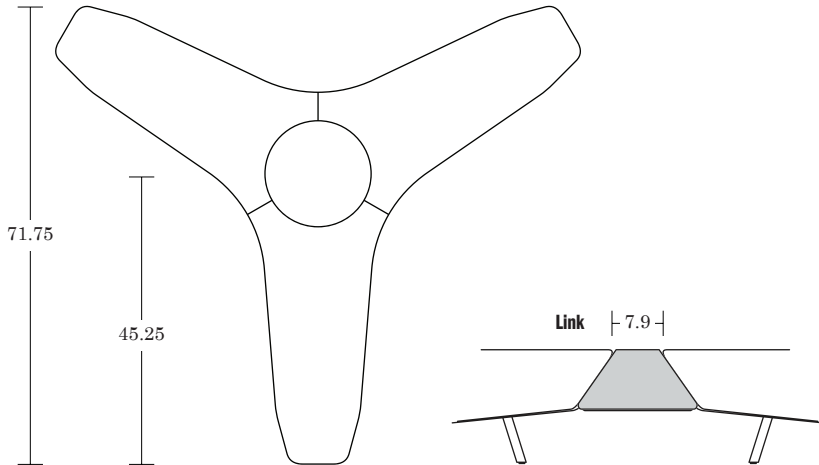

Powder Coat Steel with Table / BBPCT

SPECIFICATIONS

Steel Seat Finish Options [View here](#)

12 Textured Powder Coat Colors

Leg Finish Options [View here](#)

Black Powder Coat
Brushed Stainless Steel

Table Surface Options [View here](#)