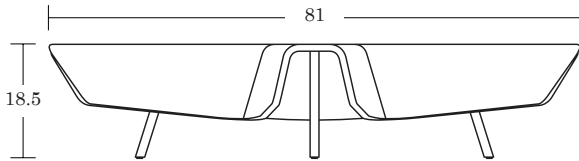


LELAND

Brit Bench

Specifications & Finishes

July 2021

Brit Bench

LELAND

Metallic Bench

Powder Coat Steel/ BBPC

Powder Coat Steel with Table / BBPCT

SPECIFICATIONS

Steel Seat Finish Options [View here](#)

12 Textured Powder Coat Colors

Leg Finish Options [View here](#)

Black Powder Coat
Brushed Stainless Steel

Table Surface Options [View here](#)