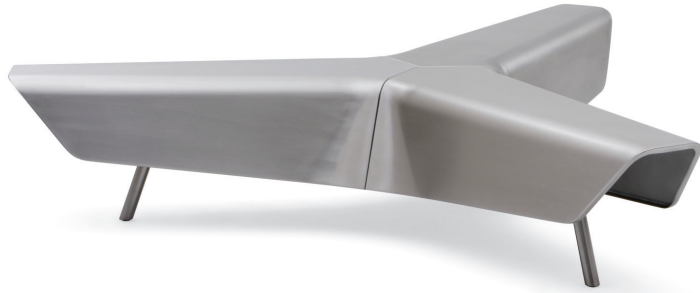


LELAND

Brit Bench

Specifications & Finishes

July 2021

Brit Bench

LELAND

Metallic Bench

Powder Coat Steel/ BBPC

Powder Coat Steel with Table / BBPCT

SPECIFICATIONS

Steel Seat Finish Options [View here](#)

12 Textured Powder Coat Colors

Leg Finish Options [View here](#)

Black Powder Coat
Brushed Stainless Steel

Table Surface Options [View here](#)

Solid Surface

Upholstered Seat Onlay Options

(Fabric Approval Required)

Camira
Carnegie
C.F. Stinson
Green Hides
Maharam
Unika Vaev
COM/COL

Additional Options

Link (connect two or more benches together)
Electrical Outlets (with table)
Floor Mount
Security Pan
Outdoor Treatment

Glide Options

Standard (nylon)

Features

Load Tested to 500+ lbs.

Brit Bench

Steel Powder Coat

LELAND

SEAT & LEG