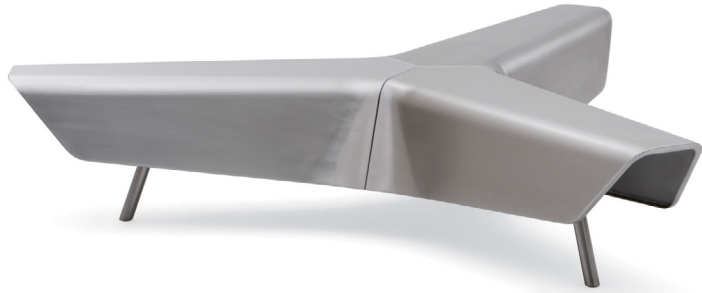


LELAND

Brit Bench

Specifications & Finishes

June 2020

Brit Bench

LELAND

Metallic Bench

Powder Coat Steel/ BBPC

Powder Coat Steel with Table / BBPCT

SPECIFICATIONS

Steel Seat Finish Options [View here](#)

12 Textured Powder Coat Colors

Leg Finish Options [View here](#)

Black Powder Coat
Brushed Stainless Steel

Table Surface Options [View here](#)

Solid Surface

Upholstered Seat Onlay Options

(Fabric Approval Required)

Camira
Carnegie
C.F. Stinson
Green Hides
Maharam
Unika Vaev
COM/COL

Additional Options

Link (connect two or more benches together)
Electrical Outlets (with table)
Floor Mount
Security Pan
Outdoor Treatment

Glide Options

Standard (nylon)

Features

Load Tested to 500+ lbs.

Brit Bench

Steel Powder Coat

LELAND

SEAT & LEG