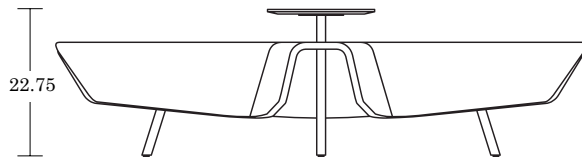


LELAND

Brit Bench

Specifications & Finishes

June 2020

Brit Bench

LELAND

Metallic Bench

Powder Coat Steel/ BBPC

Powder Coat Steel with Table / BBPCT

SPECIFICATIONS

Steel Seat Finish Options [View here](#)

12 Textured Powder Coat Colors

Leg Finish Options [View here](#)

Black Powder Coat
Brushed Stainless Steel

Table Surface Options [View here](#)