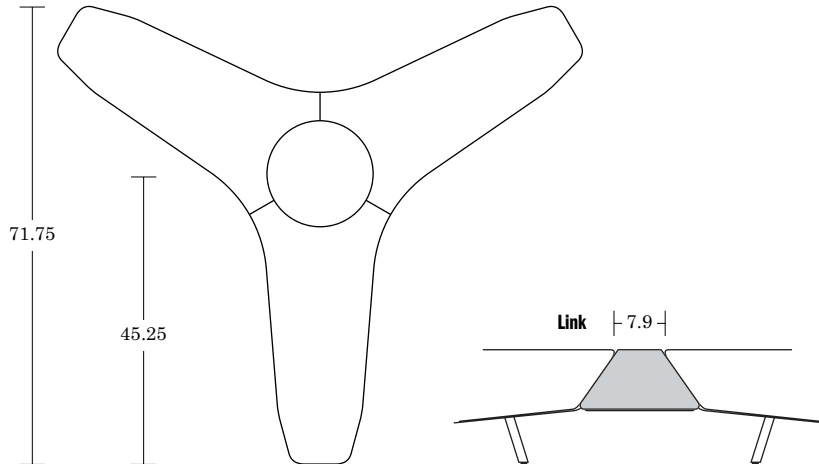

Powder Coat Steel with Table / BBPCT

SPECIFICATIONS

Steel Seat Finish Options [View here](#)

12 Textured Powder Coat Colors

Leg Finish Options [View here](#)

Black Powder Coat
Brushed Stainless Steel

Table Surface Options [View here](#)