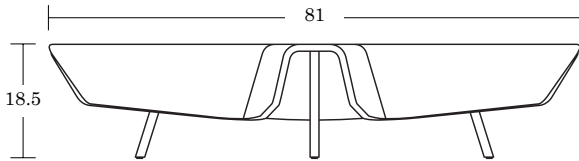


LELAND

Brit Bench

Specifications & Finishes

June 2020

Brit Bench

LELAND

Metallic Bench

Powder Coat Steel/ BBPC

Powder Coat Steel with Table / BBPCT

SPECIFICATIONS

Steel Seat Finish Options [View here](#)

12 Textured Powder Coat Colors

Leg Finish Options [View here](#)

Black Powder Coat
Brushed Stainless Steel

Table Surface Options [View here](#)